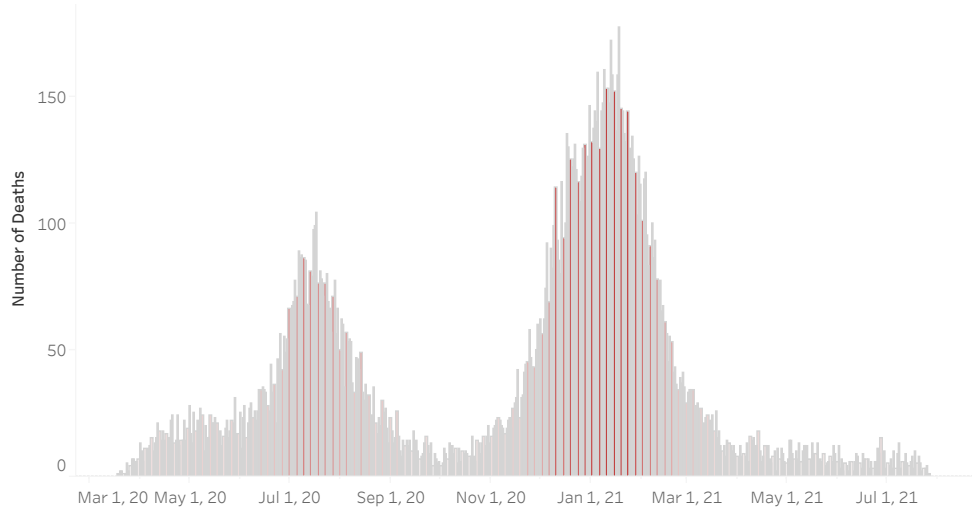

COVID-19 Deaths (total)

18,200

New COVID-19 Deaths Reported Today

15

Hover over the icon to get more information on the data in this dashboard.

COVID-19 Deaths by County

Data will not be shown for counties with fewer than three deaths.

© Mapbox © OSM

COVID-19 Deaths by Date of Death

Recent deaths may not be reported yet. Cases missing the date of death are excluded from the graph above, but are included in all other numbers.

COVID-19 Deaths by Gender