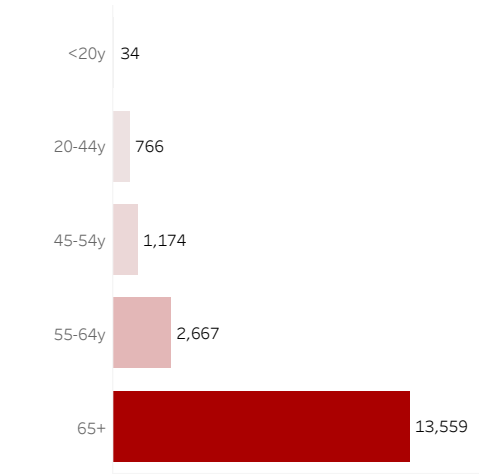

COVID-19 Deaths by Age Group