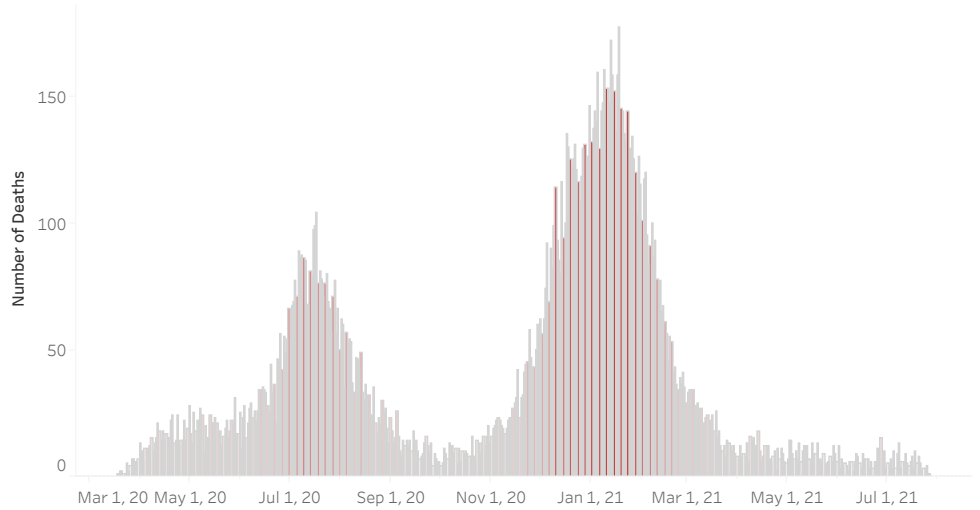

COVID-19 Deaths by Date of Death

Recent deaths may not be reported yet. Cases missing the date of death are excluded from the graph above, but are included in all other numbers.