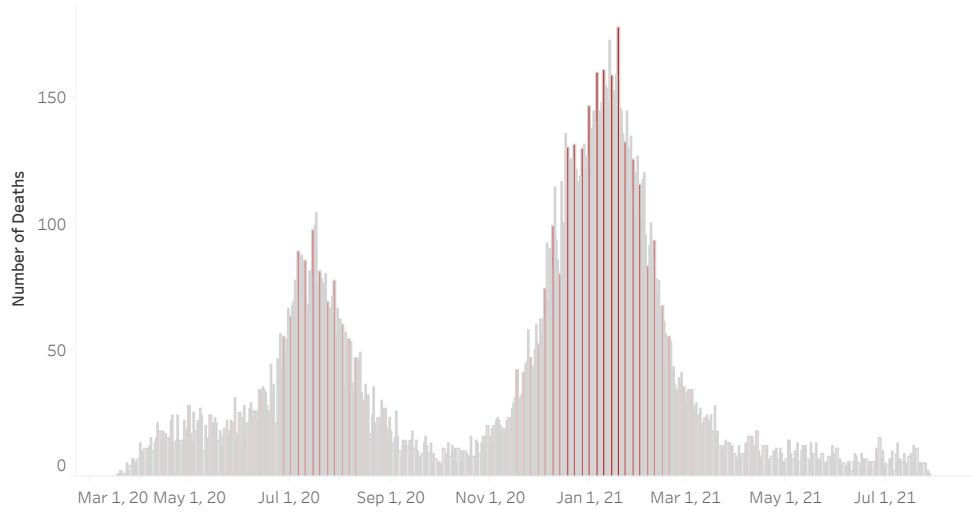

COVID-19 Deaths (total)

18,224

New COVID-19 Deaths Reported Today

24

Hover over the icon to get more information on the data in this dashboard.

COVID-19 Deaths by County

Data will not be shown for counties with fewer than three deaths.

© Mapbox © OSM

COVID-19 Deaths by Date of Death

Recent deaths may not be reported yet. Cases missing the date of death are excluded from the graph above, but are included in all other numbers.

COVID-19 Deaths by Gender