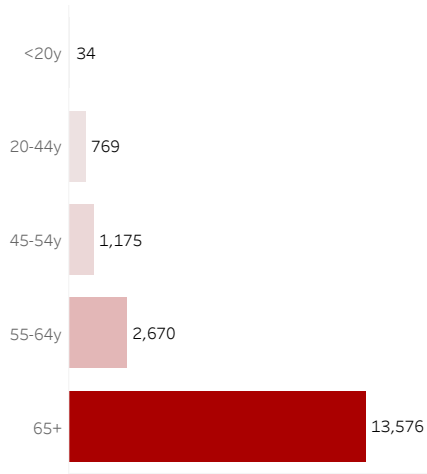

COVID-19 Deaths (total)

18,224

New COVID-19 Deaths Reported Today

24

Hover over the icon to get more information on the data in this dashboard.

COVID-19 Deaths by County

Data will not be shown for counties with fewer than three deaths.

© Mapbox © OSM

COVID-19 Deaths by Date of Death

Recent deaths may not be reported yet. Cases missing the date of death are excluded from the graph above, but are included in all other numbers.

COVID-19 Deaths by Gender

COVID-19 Deaths by Age Group

COVID-19 Deaths by Race/Ethnicity

Date Updated: 7/30/2021