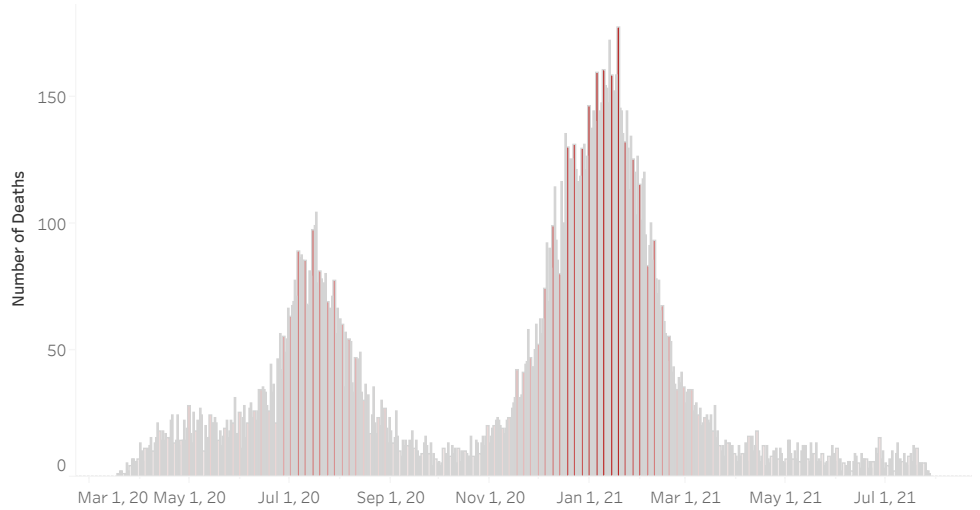

COVID-19 Deaths (total)

18,224

New COVID-19 Deaths Reported Today

24

Hover over the icon to get more information on the data in this dashboard.

COVID-19 Deaths by County

Data will not be shown for counties with fewer than three deaths.

© Mapbox © OSM

COVID-19 Deaths by Date of Death

Recent deaths may not be reported yet. Cases missing the date of death are excluded from the graph above, but are included in all other numbers.

COVID-19 Deaths by Gender