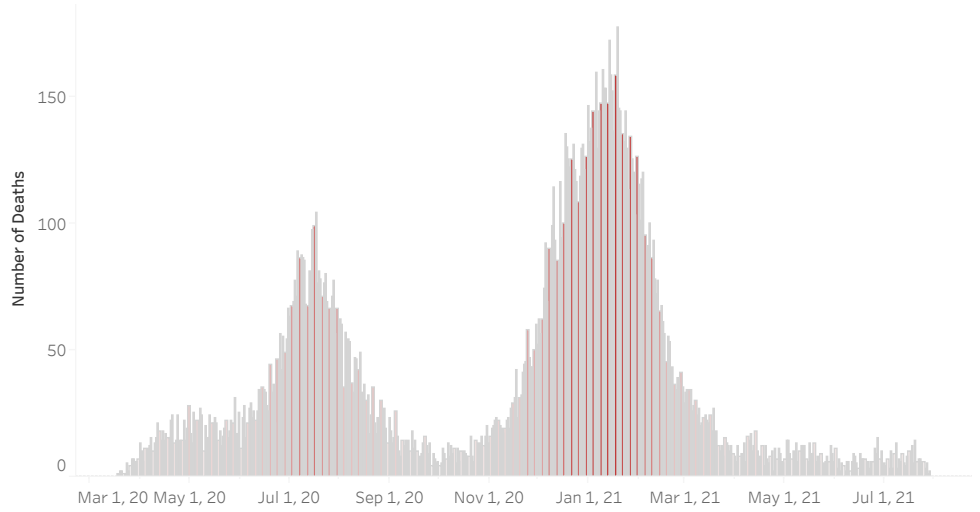

COVID-19 Deaths (total)

18,246

New COVID-19 Deaths Reported Today

22

Hover over the icon to get more information on the data in this dashboard.

COVID-19 Deaths by County

Data will not be shown for counties with fewer than three deaths.

© Mapbox © OSM

COVID-19 Deaths by Date of Death

Recent deaths may not be reported yet. Cases missing the date of death are excluded from the graph above, but are included in all other numbers.

COVID-19 Deaths by Gender