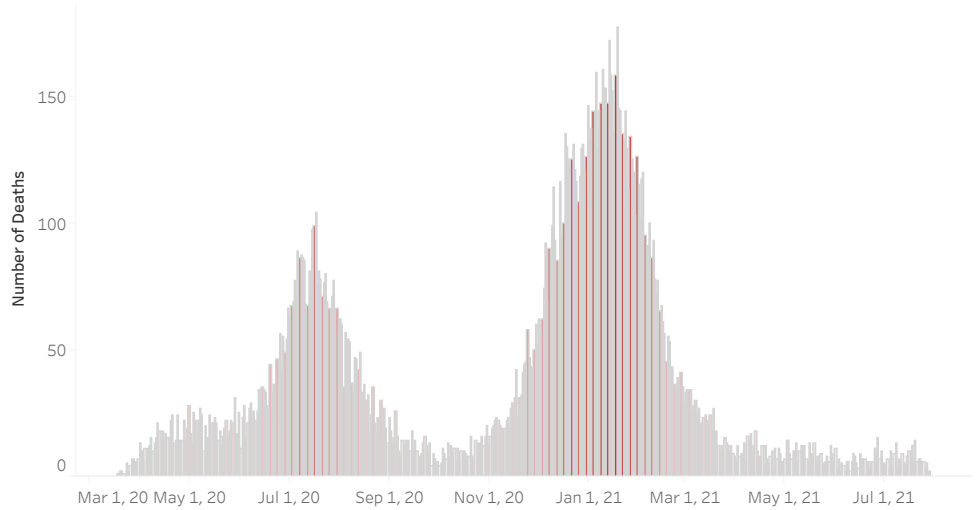

COVID-19 Deaths (total)

18,246

New COVID-19 Deaths Reported Today

22

Hover over the icon to get more information on the data in this dashboard.

COVID-19 Deaths by County

Data will not be shown for counties with fewer than three deaths.

© Mapbox © OSM

COVID-19 Deaths by Date of Death

Recent deaths may not be reported yet. Cases missing the date of death are excluded from the graph above, but are included in all other numbers.

COVID-19 Deaths by Gender