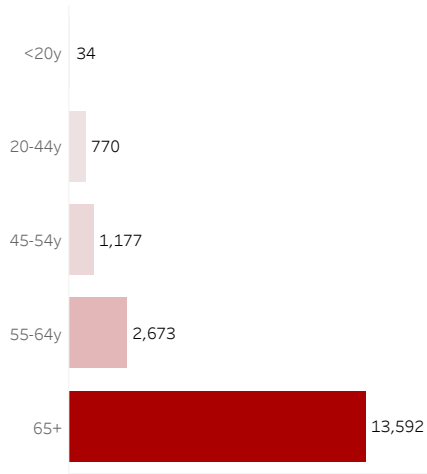

COVID-19 Deaths (total)

18,246

New COVID-19 Deaths Reported Today

22

Hover over the icon to get more information on the data in this dashboard.

COVID-19 Deaths by County

Data will not be shown for counties with fewer than three deaths.

© Mapbox © OSM

COVID-19 Deaths by Date of Death

Recent deaths may not be reported yet. Cases missing the date of death are excluded from the graph above, but are included in all other numbers.

COVID-19 Deaths by Gender

COVID-19 Deaths by Age Group

COVID-19 Deaths by Race/Ethnicity

Date Updated: 7/31/2021