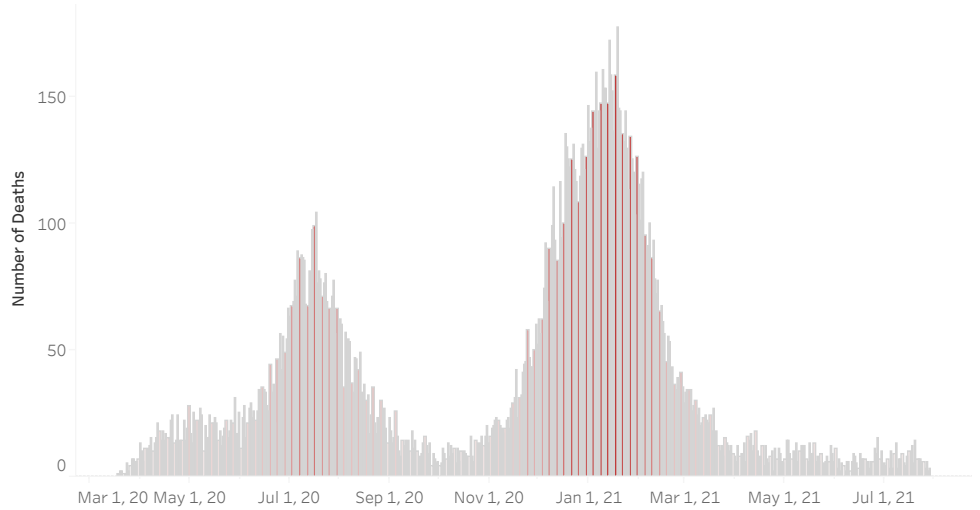

COVID-19 Deaths (total)

18,251

New COVID-19 Deaths Reported Today

5

Hover over the icon to get more information on the data in this dashboard.

COVID-19 Deaths by County

Data will not be shown for counties with fewer than three deaths.

© Mapbox © OSM

COVID-19 Deaths by Date of Death

Recent deaths may not be reported yet. Cases missing the date of death are excluded from the graph above, but are included in all other numbers.

COVID-19 Deaths by Gender