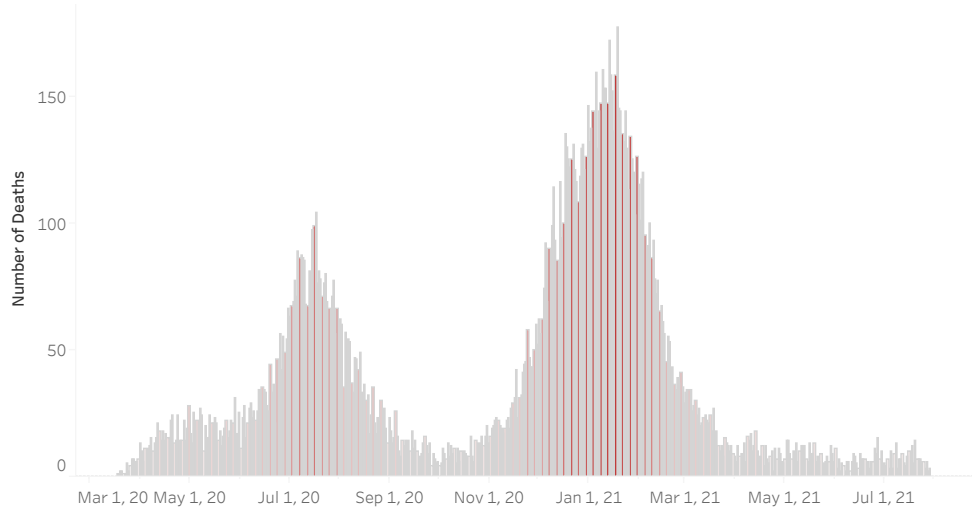

COVID-19 Deaths by Date of Death

Recent deaths may not be reported yet. Cases missing the date of death are excluded from the graph above, but are included in all other numbers.