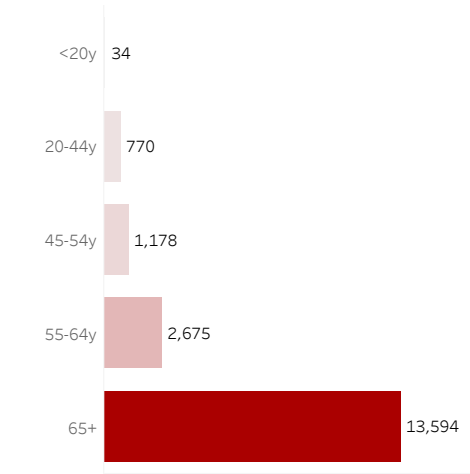

COVID-19 Deaths by Age Group