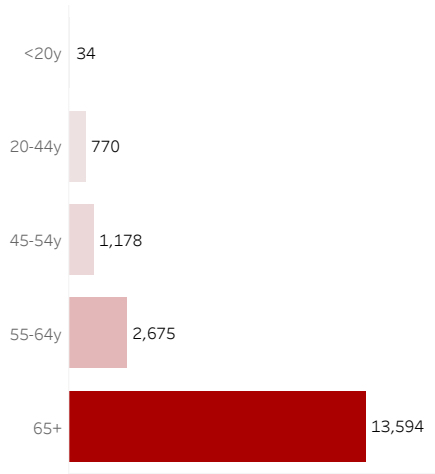

COVID-19 Deaths (total)

18,251

New COVID-19 Deaths Reported Today

5

Hover over the icon to get more information on the data in this dashboard.

COVID-19 Deaths by County

Data will not be shown for counties with fewer than three deaths.

© Mapbox © OSM

COVID-19 Deaths by Date of Death

Recent deaths may not be reported yet. Cases missing the date of death are excluded from the graph above, but are included in all other numbers.

COVID-19 Deaths by Gender

COVID-19 Deaths by Age Group

COVID-19 Deaths by Race/Ethnicity

Date Updated: 8/1/2021