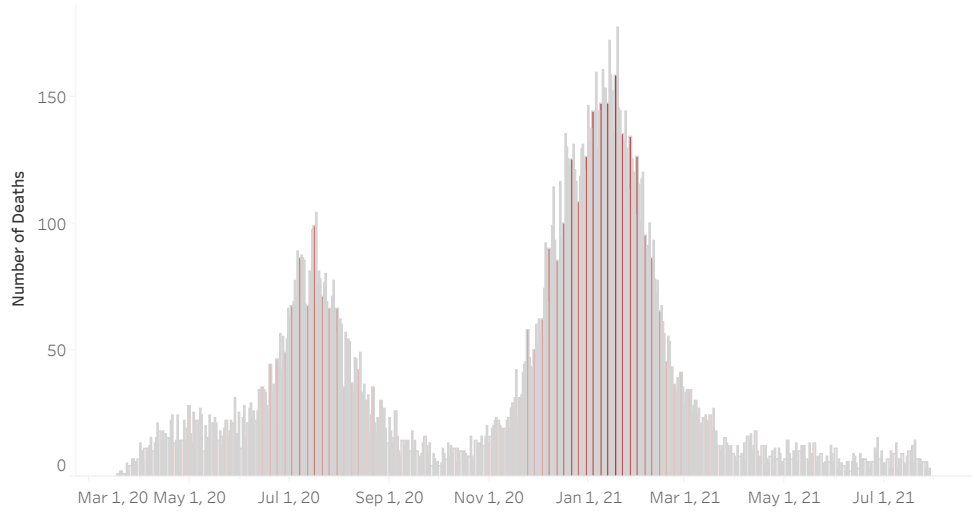

COVID-19 Deaths (total)

18,251

New COVID-19 Deaths Reported Today

5

Hover over the icon to get more information on the data in this dashboard.

COVID-19 Deaths by County

Data will not be shown for counties with fewer than three deaths.

© Mapbox © OSM

COVID-19 Deaths by Date of Death

Recent deaths may not be reported yet. Cases missing the date of death are excluded from the graph above, but are included in all other numbers.

COVID-19 Deaths by Gender