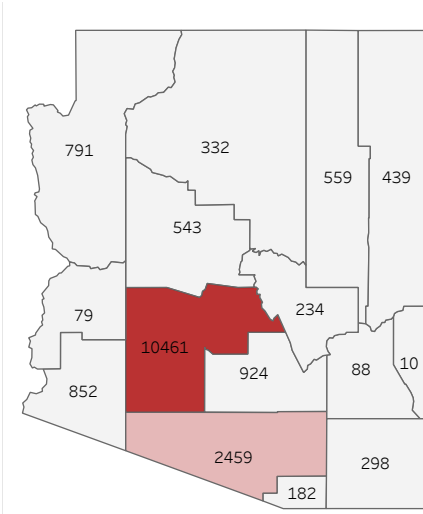

COVID-19 Deaths (total)

18,251

New COVID-19 Deaths Reported Today

5

Hover over the icon to get more information on the data in this dashboard.

COVID-19 Deaths by County

Data will not be shown for counties with fewer than three deaths.

© Mapbox © OSM

COVID-19 Deaths by Date of Death

Recent deaths may not be reported yet. Cases missing the date of death are excluded from the graph above, but are included in all other numbers.

COVID-19 Deaths by Gender

COVID-19 Deaths by Age Group

COVID-19 Deaths by Race/Ethnicity

Date Updated: 8/1/2021