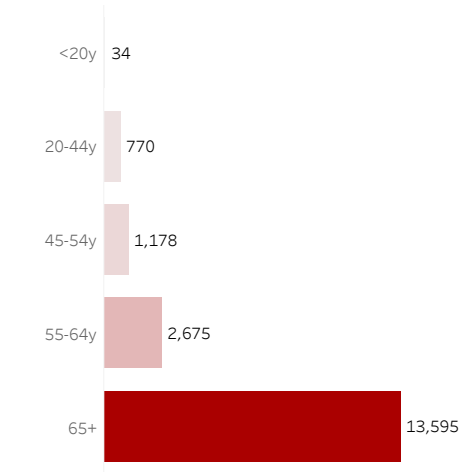

COVID-19 Deaths (total)

18,252

New COVID-19 Deaths Reported Today

1

Hover over the icon to get more information on the data in this dashboard.

COVID-19 Deaths by County

Data will not be shown for counties with fewer than three deaths.

© Mapbox © OSM

COVID-19 Deaths by Date of Death

Recent deaths may not be reported yet. Cases missing the date of death are excluded from the graph above, but are included in all other numbers.

COVID-19 Deaths by Gender

COVID-19 Deaths by Age Group

COVID-19 Deaths by Race/Ethnicity

Date Updated: 8/2/2021