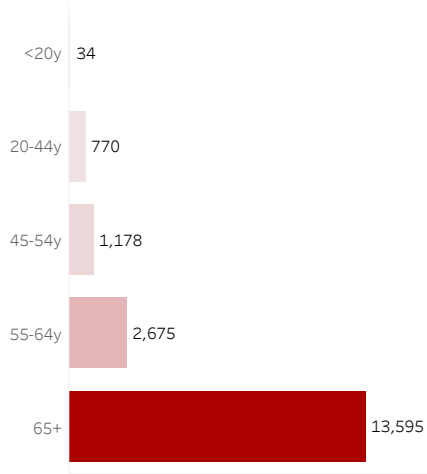

COVID-19 Deaths (total)

18,252

New COVID-19 Deaths Reported Today

1

Hover over the icon to get more information on the data in this dashboard.

COVID-19 Deaths by County

Data will not be shown for counties with fewer than three deaths.

© Mapbox © OSM

COVID-19 Deaths by Date of Death

Recent deaths may not be reported yet. Cases missing the date of death are excluded from the graph above, but are included in all other numbers.

COVID-19 Deaths by Gender

COVID-19 Deaths by Age Group

COVID-19 Deaths by Race/Ethnicity

Date Updated: 8/2/2021