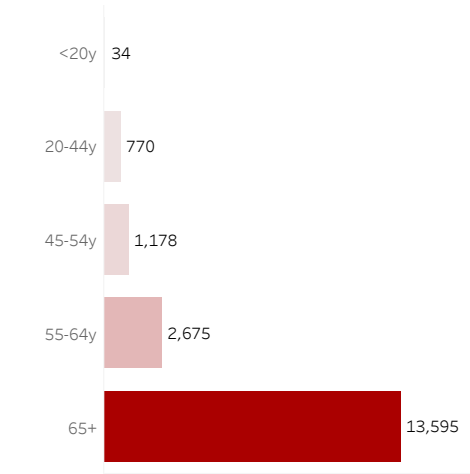

COVID-19 Deaths (total)

18,252

New COVID-19 Deaths Reported Today

1

Hover over the icon to get more information on the data in this dashboard.

COVID-19 Deaths by County

Data will not be shown for counties with fewer than three deaths.

© Mapbox © OSM

COVID-19 Deaths by Date of Death

Recent deaths may not be reported yet. Cases missing the date of death are excluded from the graph above, but are included in all other numbers.

COVID-19 Deaths by Gender

COVID-19 Deaths by Age Group

COVID-19 Deaths by Race/Ethnicity

Date Updated: 8/2/2021