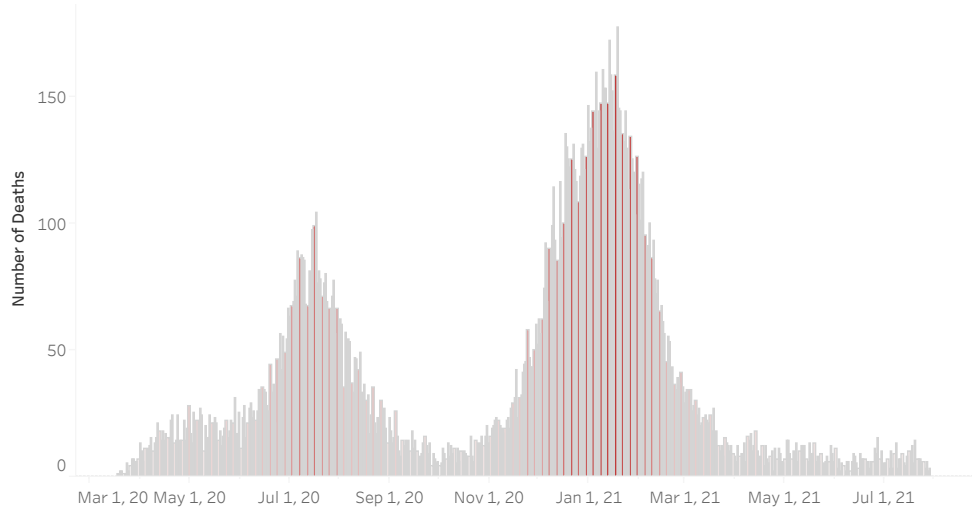

COVID-19 Deaths (total)

18,252

New COVID-19 Deaths Reported Today

1

Hover over the icon to get more information on the data in this dashboard.

COVID-19 Deaths by County

Data will not be shown for counties with fewer than three deaths.

© Mapbox © OSM

COVID-19 Deaths by Date of Death

Recent deaths may not be reported yet. Cases missing the date of death are excluded from the graph above, but are included in all other numbers.

COVID-19 Deaths by Gender