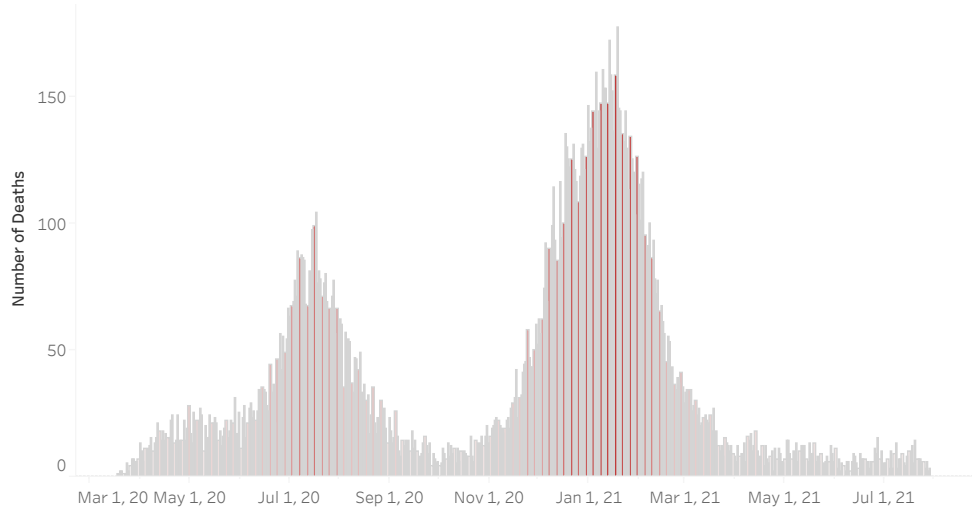

COVID-19 Deaths by Date of Death

Recent deaths may not be reported yet. Cases missing the date of death are excluded from the graph above, but are included in all other numbers.