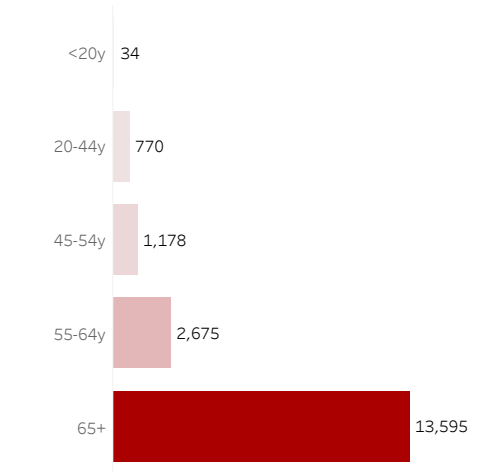

COVID-19 Deaths (total)

18,252

New COVID-19 Deaths Reported Today

1

Hover over the icon to get more information on the data in this dashboard.

COVID-19 Deaths by County

Data will not be shown for counties with fewer than three deaths.

© Mapbox © OSM

COVID-19 Deaths by Date of Death

Recent deaths may not be reported yet. Cases missing the date of death are excluded from the graph above, but are included in all other numbers.

COVID-19 Deaths by Gender

COVID-19 Deaths by Age Group

COVID-19 Deaths by Race/Ethnicity

Date Updated: 8/2/2021