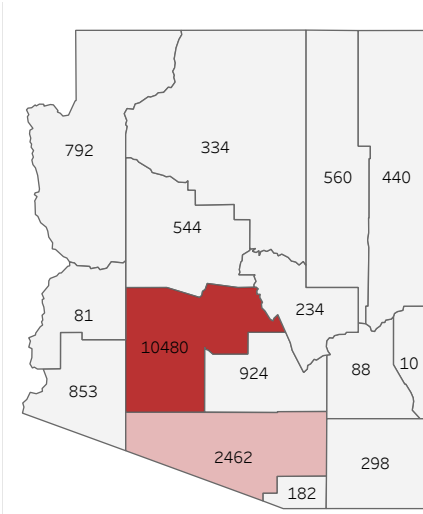

COVID-19 Deaths (total)

18,282

New COVID-19 Deaths Reported Today

30

Hover over the icon to get more information on the data in this dashboard.

COVID-19 Deaths by County

Data will not be shown for counties with fewer than three deaths.

© Mapbox © OSM

COVID-19 Deaths by Date of Death

Recent deaths may not be reported yet. Cases missing the date of death are excluded from the graph above, but are included in all other numbers.

COVID-19 Deaths by Gender

COVID-19 Deaths by Age Group

COVID-19 Deaths by Race/Ethnicity

Date Updated: 8/3/2021