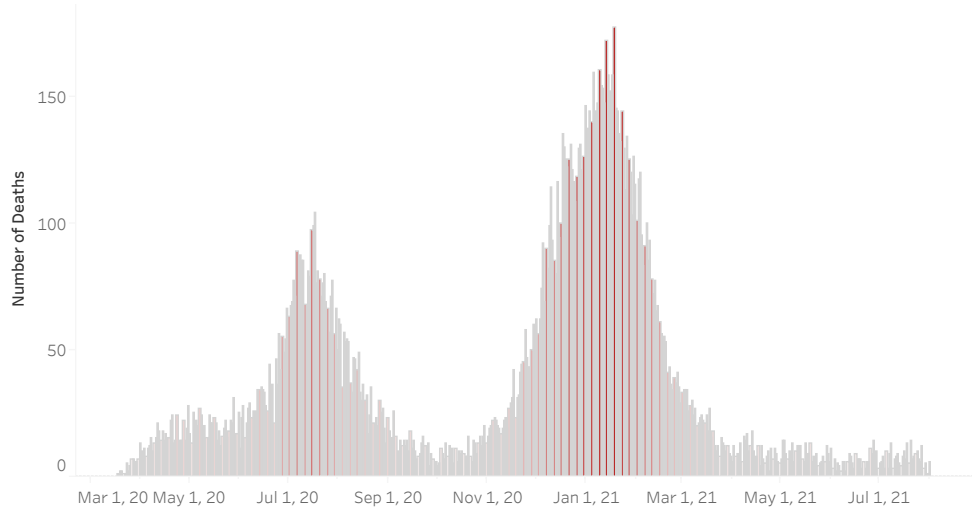

COVID-19 Deaths (total)

18,282

New COVID-19 Deaths Reported Today

30

Hover over the icon to get more information on the data in this dashboard.

COVID-19 Deaths by County

Data will not be shown for counties with fewer than three deaths.

© Mapbox © OSM

COVID-19 Deaths by Date of Death

Recent deaths may not be reported yet. Cases missing the date of death are excluded from the graph above, but are included in all other numbers.

COVID-19 Deaths by Gender