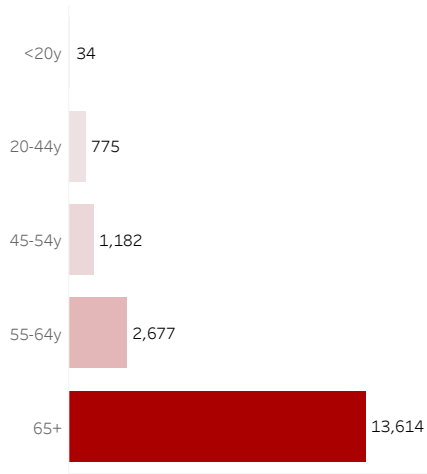

COVID-19 Deaths (total)

18,282

New COVID-19 Deaths Reported Today

30

Hover over the icon to get more information on the data in this dashboard.

COVID-19 Deaths by County

Data will not be shown for counties with fewer than three deaths.

© Mapbox © OSM

COVID-19 Deaths by Date of Death

Recent deaths may not be reported yet. Cases missing the date of death are excluded from the graph above, but are included in all other numbers.

COVID-19 Deaths by Gender

COVID-19 Deaths by Age Group

COVID-19 Deaths by Race/Ethnicity

Date Updated: 8/3/2021