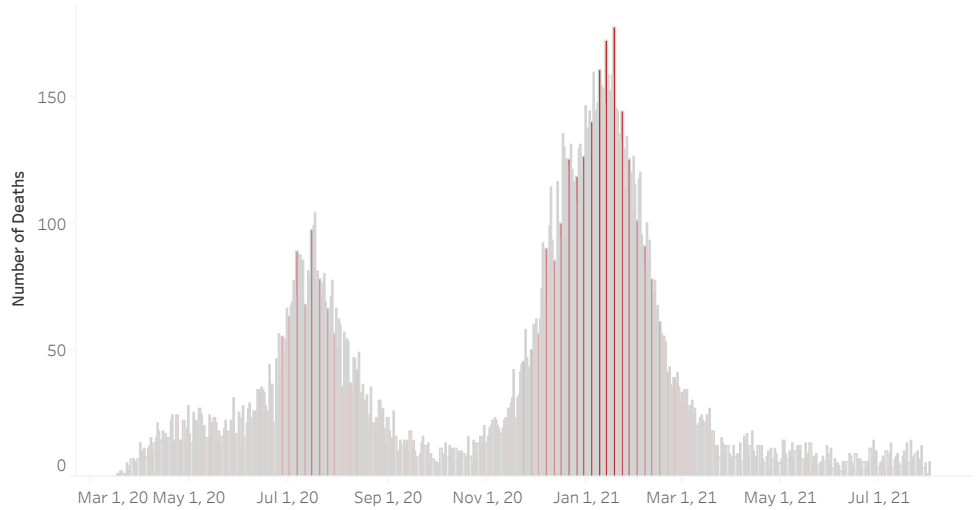

COVID-19 Deaths by Date of Death

Recent deaths may not be reported yet. Cases missing the date of death are excluded from the graph above, but are included in all other numbers.