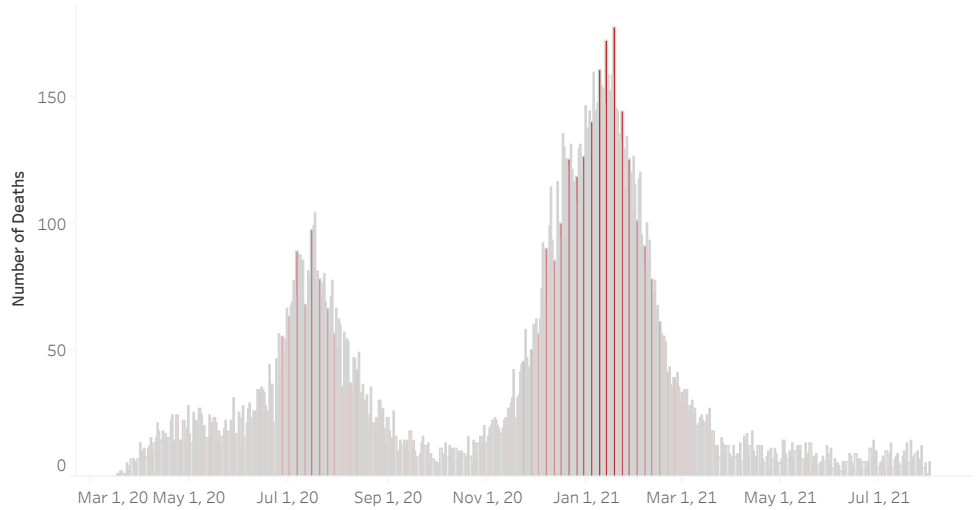

COVID-19 Deaths (total)

18,282

New COVID-19 Deaths Reported Today

30

Hover over the icon to get more information on the data in this dashboard.

COVID-19 Deaths by County

Data will not be shown for counties with fewer than three deaths.

© Mapbox © OSM

COVID-19 Deaths by Date of Death

Recent deaths may not be reported yet. Cases missing the date of death are excluded from the graph above, but are included in all other numbers.

COVID-19 Deaths by Gender