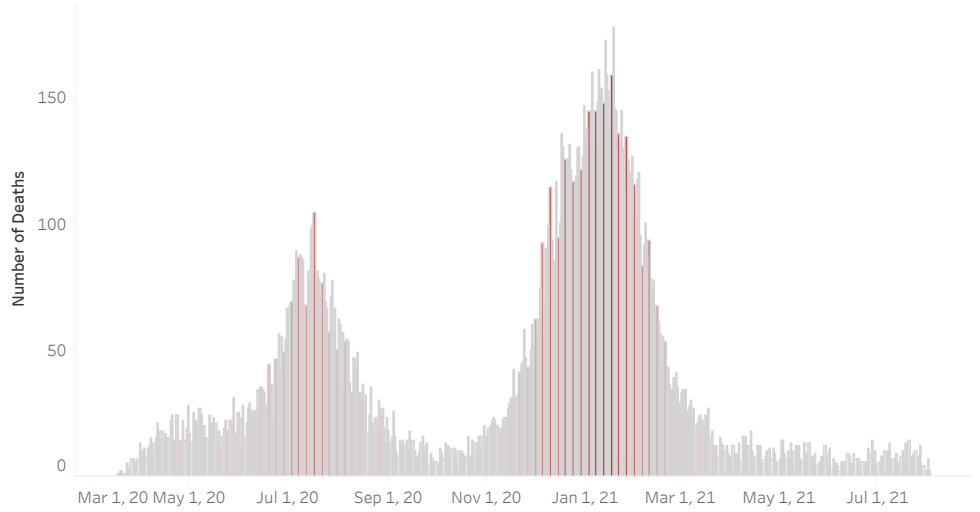

COVID-19 Deaths (total)

18,289

New COVID-19 Deaths Reported Today

7

Hover over the icon to get more information on the data in this dashboard.

COVID-19 Deaths by County

Data will not be shown for counties with fewer than three deaths.

© Mapbox © OSM

COVID-19 Deaths by Date of Death

Recent deaths may not be reported yet. Cases missing the date of death are excluded from the graph above, but are included in all other numbers.

COVID-19 Deaths by Gender