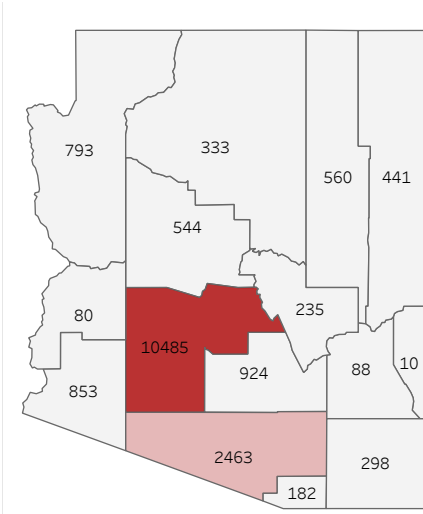

COVID-19 Deaths (total)

18,289

New COVID-19 Deaths Reported Today

7

Hover over the icon to get more information on the data in this dashboard.

COVID-19 Deaths by County

Data will not be shown for counties with fewer than three deaths.

© Mapbox © OSM

COVID-19 Deaths by Date of Death

Recent deaths may not be reported yet. Cases missing the date of death are excluded from the graph above, but are included in all other numbers.

COVID-19 Deaths by Gender

COVID-19 Deaths by Age Group

COVID-19 Deaths by Race/Ethnicity

Date Updated: 8/4/2021