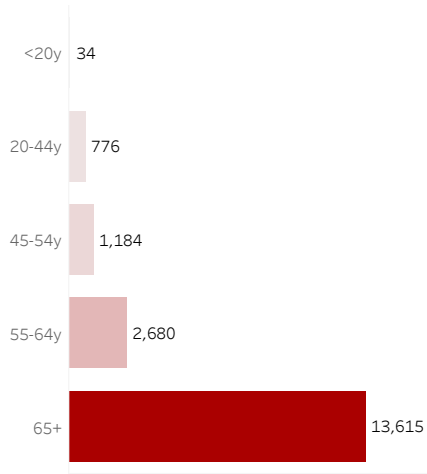

COVID-19 Deaths (total)

18,289

New COVID-19 Deaths Reported Today

7

Hover over the icon to get more information on the data in this dashboard.

COVID-19 Deaths by County

Data will not be shown for counties with fewer than three deaths.

© Mapbox © OSM

COVID-19 Deaths by Date of Death

Recent deaths may not be reported yet. Cases missing the date of death are excluded from the graph above, but are included in all other numbers.

COVID-19 Deaths by Gender

COVID-19 Deaths by Age Group

COVID-19 Deaths by Race/Ethnicity

Date Updated: 8/4/2021