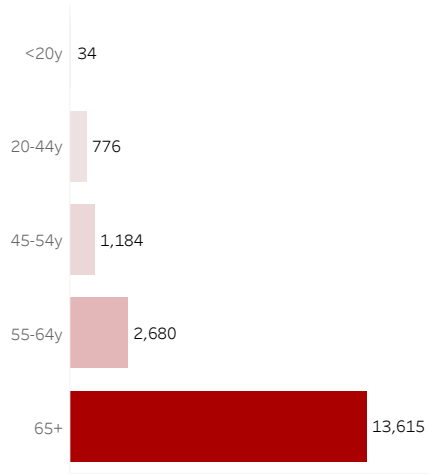

COVID-19 Deaths (total)

18,289

New COVID-19 Deaths Reported Today

7

Hover over the icon to get more information on the data in this dashboard.

COVID-19 Deaths by County

Data will not be shown for counties with fewer than three deaths.

© Mapbox © OSM

COVID-19 Deaths by Date of Death

Recent deaths may not be reported yet. Cases missing the date of death are excluded from the graph above, but are included in all other numbers.

COVID-19 Deaths by Gender

COVID-19 Deaths by Age Group

COVID-19 Deaths by Race/Ethnicity

Date Updated: 8/4/2021