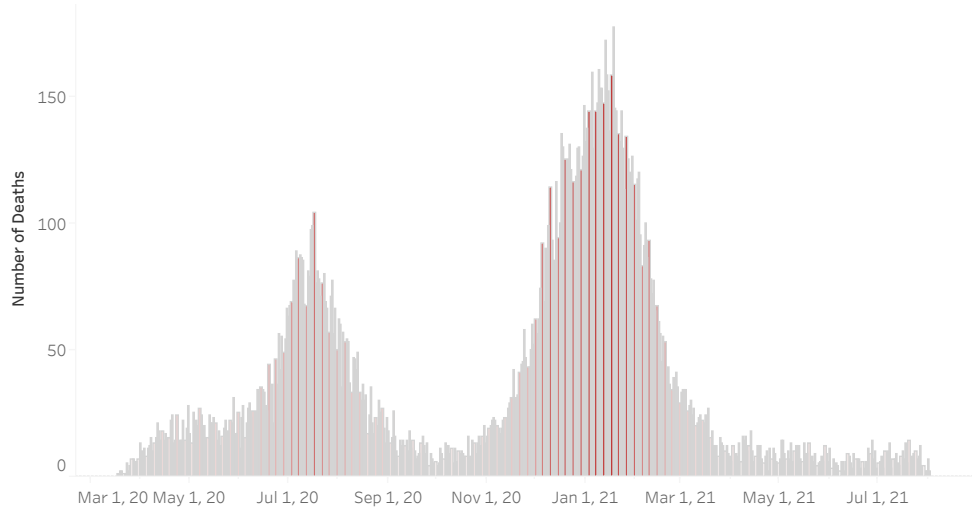

COVID-19 Deaths (total)

18,289

New COVID-19 Deaths Reported Today

7

Hover over the icon to get more information on the data in this dashboard.

COVID-19 Deaths by County

Data will not be shown for counties with fewer than three deaths.

© Mapbox © OSM

COVID-19 Deaths by Date of Death

Recent deaths may not be reported yet. Cases missing the date of death are excluded from the graph above, but are included in all other numbers.

COVID-19 Deaths by Gender