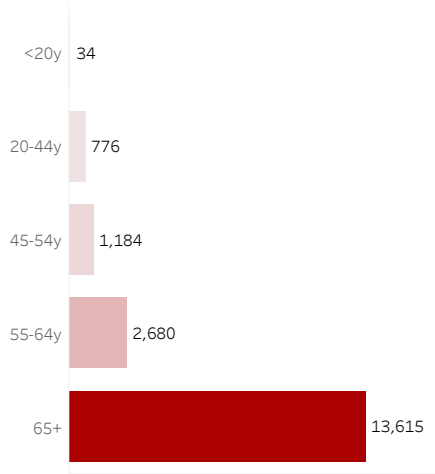

COVID-19 Deaths (total)

18,289

New COVID-19 Deaths Reported Today

7

Hover over the icon to get more information on the data in this dashboard.

COVID-19 Deaths by County

Data will not be shown for counties with fewer than three deaths.

© Mapbox © OSM

COVID-19 Deaths by Date of Death

Recent deaths may not be reported yet. Cases missing the date of death are excluded from the graph above, but are included in all other numbers.

COVID-19 Deaths by Gender

COVID-19 Deaths by Age Group

COVID-19 Deaths by Race/Ethnicity

Date Updated: 8/4/2021