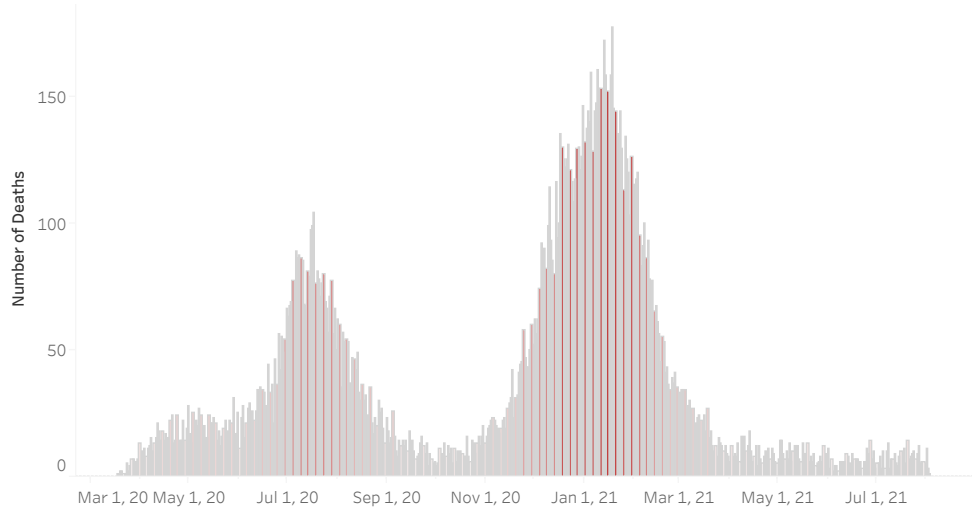

COVID-19 Deaths (total)

18,300

New COVID-19 Deaths Reported Today

11

Hover over the icon to get more information on the data in this dashboard.

COVID-19 Deaths by County

Data will not be shown for counties with fewer than three deaths.

© Mapbox © OSM

COVID-19 Deaths by Date of Death

Recent deaths may not be reported yet. Cases missing the date of death are excluded from the graph above, but are included in all other numbers.

COVID-19 Deaths by Gender