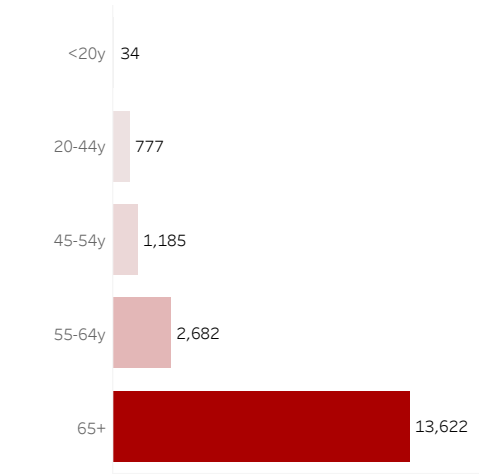

COVID-19 Deaths (total)

18,300

New COVID-19 Deaths Reported Today

11

Hover over the icon to get more information on the data in this dashboard.

COVID-19 Deaths by County

Data will not be shown for counties with fewer than three deaths.

© Mapbox © OSM

COVID-19 Deaths by Date of Death

Recent deaths may not be reported yet. Cases missing the date of death are excluded from the graph above, but are included in all other numbers.

COVID-19 Deaths by Gender

COVID-19 Deaths by Age Group

COVID-19 Deaths by Race/Ethnicity

Date Updated: 8/5/2021