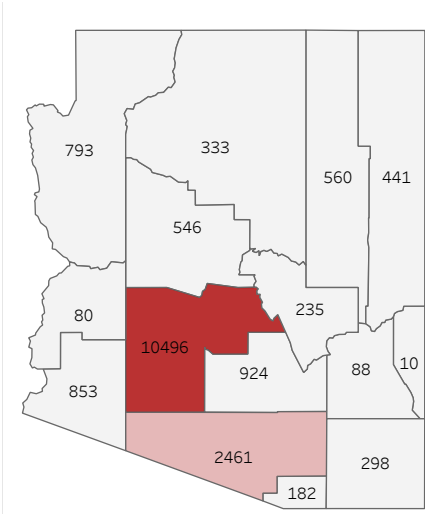

COVID-19 Deaths (total)

18,300

New COVID-19 Deaths Reported Today

11

Hover over the icon to get more information on the data in this dashboard.

COVID-19 Deaths by County

Data will not be shown for counties with fewer than three deaths.

© Mapbox © OSM

COVID-19 Deaths by Date of Death

Recent deaths may not be reported yet. Cases missing the date of death are excluded from the graph above, but are included in all other numbers.

COVID-19 Deaths by Gender

COVID-19 Deaths by Age Group

COVID-19 Deaths by Race/Ethnicity

Date Updated: 8/5/2021