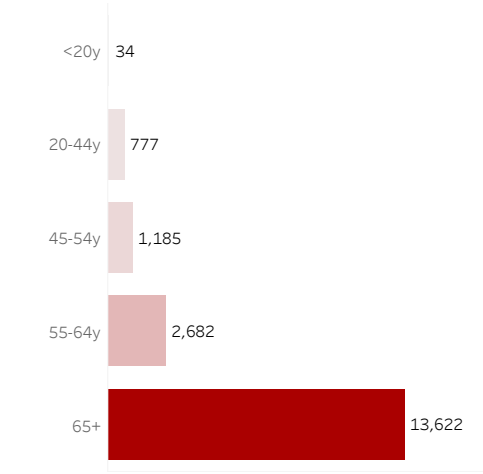

COVID-19 Deaths (total)

18,300

New COVID-19 Deaths Reported Today

11

Hover over the icon to get more information on the data in this dashboard.

COVID-19 Deaths by County

Data will not be shown for counties with fewer than three deaths.

© Mapbox © OSM

COVID-19 Deaths by Date of Death

Recent deaths may not be reported yet. Cases missing the date of death are excluded from the graph above, but are included in all other numbers.

COVID-19 Deaths by Gender

COVID-19 Deaths by Age Group

COVID-19 Deaths by Race/Ethnicity

Date Updated: 8/5/2021