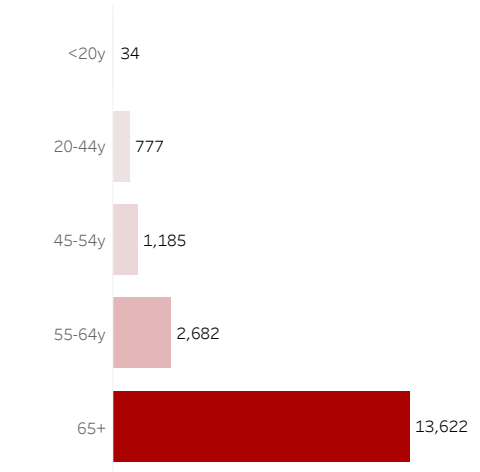

COVID-19 Deaths (total)

18,300

New COVID-19 Deaths Reported Today

11

Hover over the icon to get more information on the data in this dashboard.

COVID-19 Deaths by County

Data will not be shown for counties with fewer than three deaths.

© Mapbox © OSM

COVID-19 Deaths by Date of Death

Recent deaths may not be reported yet. Cases missing the date of death are excluded from the graph above, but are included in all other numbers.

COVID-19 Deaths by Gender

COVID-19 Deaths by Age Group

COVID-19 Deaths by Race/Ethnicity

Date Updated: 8/5/2021