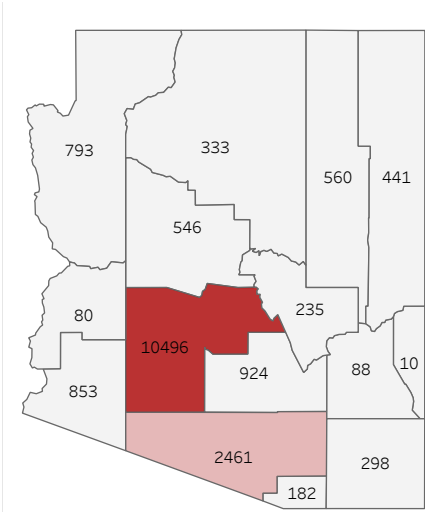

COVID-19 Deaths (total)

18,300

New COVID-19 Deaths Reported Today

11

Hover over the icon to get more information on the data in this dashboard.

COVID-19 Deaths by County

Data will not be shown for counties with fewer than three deaths.

© Mapbox © OSM

COVID-19 Deaths by Date of Death

Recent deaths may not be reported yet. Cases missing the date of death are excluded from the graph above, but are included in all other numbers.

COVID-19 Deaths by Gender

COVID-19 Deaths by Age Group

COVID-19 Deaths by Race/Ethnicity

Date Updated: 8/5/2021