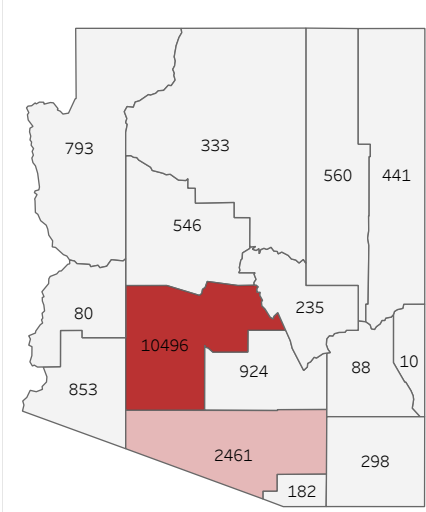

COVID-19 Deaths (total)

18,300

New COVID-19 Deaths Reported Today

11

Hover over the icon to get more information on the data in this dashboard.

COVID-19 Deaths by County

Data will not be shown for counties with fewer than three deaths.

© Mapbox © OSM

COVID-19 Deaths by Date of Death

Recent deaths may not be reported yet. Cases missing the date of death are excluded from the graph above, but are included in all other numbers.

COVID-19 Deaths by Gender

COVID-19 Deaths by Age Group

COVID-19 Deaths by Race/Ethnicity

Date Updated: 8/5/2021