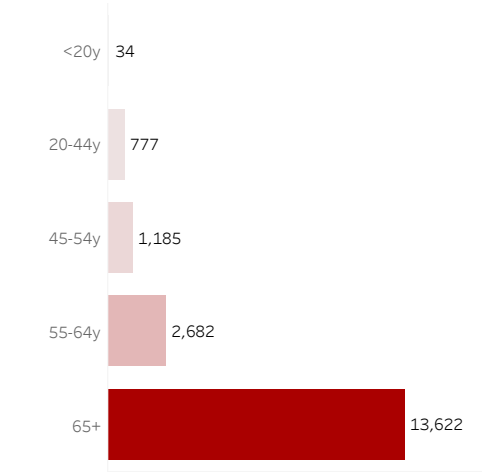

COVID-19 Deaths (total)

18,300

New COVID-19 Deaths Reported Today

11

Hover over the icon to get more information on the data in this dashboard.

COVID-19 Deaths by County

Data will not be shown for counties with fewer than three deaths.

© Mapbox © OSM

COVID-19 Deaths by Date of Death

Recent deaths may not be reported yet. Cases missing the date of death are excluded from the graph above, but are included in all other numbers.

COVID-19 Deaths by Gender

COVID-19 Deaths by Age Group

COVID-19 Deaths by Race/Ethnicity

Date Updated: 8/5/2021