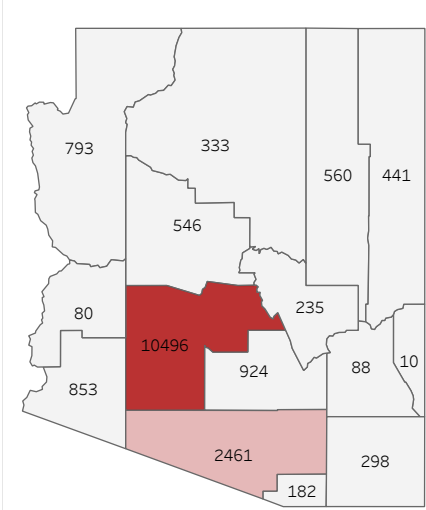

COVID-19 Deaths (total)

18,300

New COVID-19 Deaths Reported Today

11

Hover over the icon to get more information on the data in this dashboard.

COVID-19 Deaths by County

Data will not be shown for counties with fewer than three deaths.

© Mapbox © OSM

COVID-19 Deaths by Date of Death

Recent deaths may not be reported yet. Cases missing the date of death are excluded from the graph above, but are included in all other numbers.

COVID-19 Deaths by Gender

COVID-19 Deaths by Age Group

COVID-19 Deaths by Race/Ethnicity

Date Updated: 8/5/2021