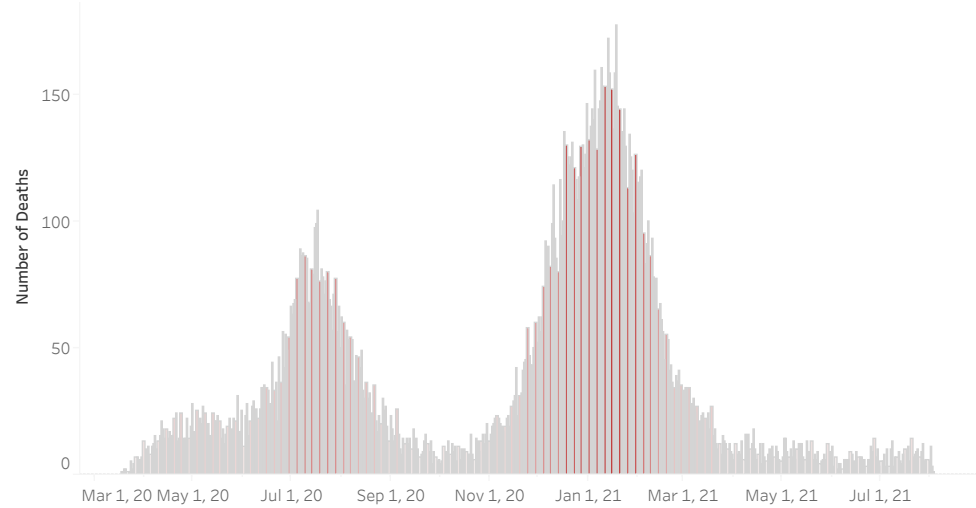

COVID-19 Deaths (total)

18,300

New COVID-19 Deaths Reported Today

11

Hover over the icon to get more information on the data in this dashboard.

COVID-19 Deaths by County

Data will not be shown for counties with fewer than three deaths.

© Mapbox © OSM

COVID-19 Deaths by Date of Death

Recent deaths may not be reported yet. Cases missing the date of death are excluded from the graph above, but are included in all other numbers.

COVID-19 Deaths by Gender