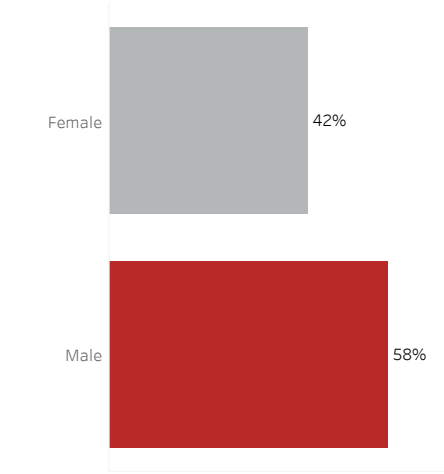

COVID-19 Deaths by Gender