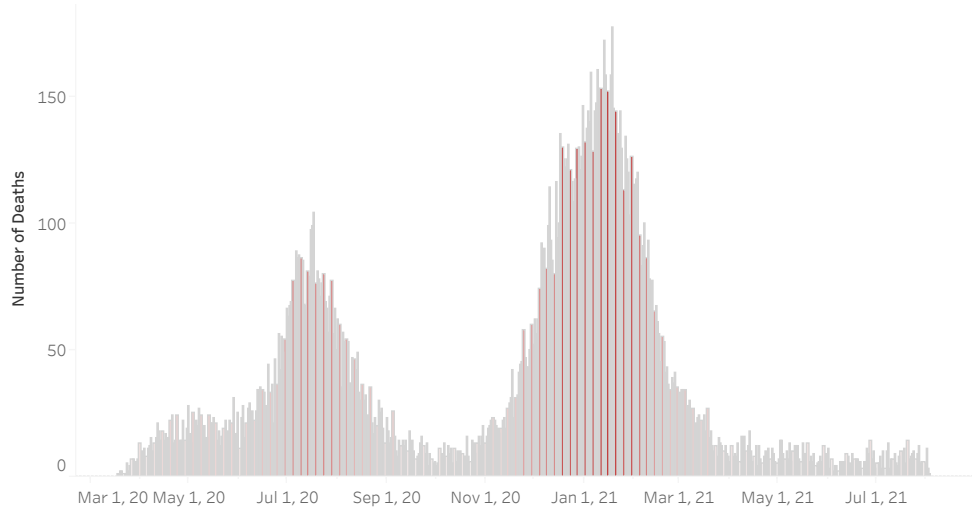

COVID-19 Deaths (total)

18,300

New COVID-19 Deaths Reported Today

11

Hover over the icon to get more information on the data in this dashboard.

### COVID-19 Deaths by County

Data will not be shown for counties with fewer than three deaths.

© Mapbox © OSM

### COVID-19 Deaths by Date of Death

Recent deaths may not be reported yet. Cases missing the date of death are excluded from the graph above, but are included in all other numbers.