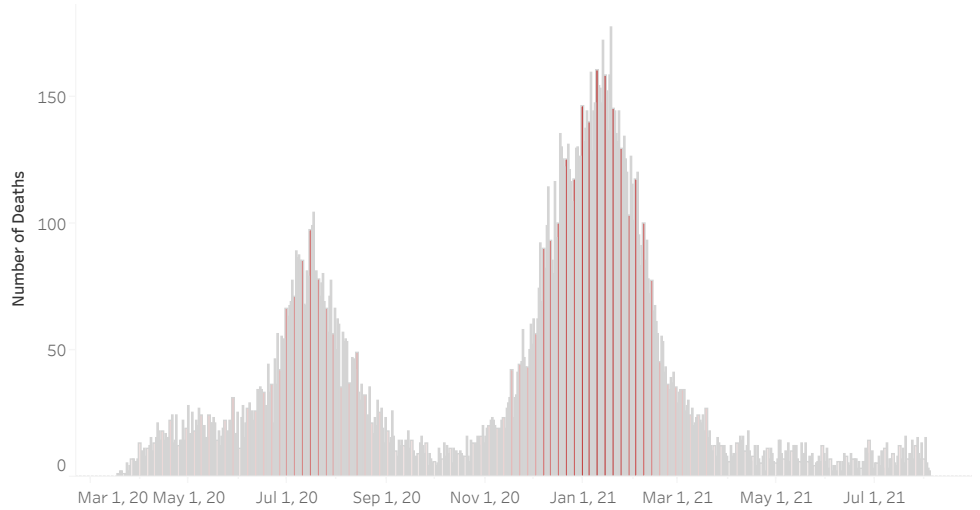

COVID-19 Deaths (total)

18,342

New COVID-19 Deaths Reported Today

42

Hover over the icon to get more information on the data in this dashboard.

COVID-19 Deaths by County

Data will not be shown for counties with fewer than three deaths.

© Mapbox © OSM

COVID-19 Deaths by Date of Death

Recent deaths may not be reported yet. Cases missing the date of death are excluded from the graph above, but are included in all other numbers.

COVID-19 Deaths by Gender