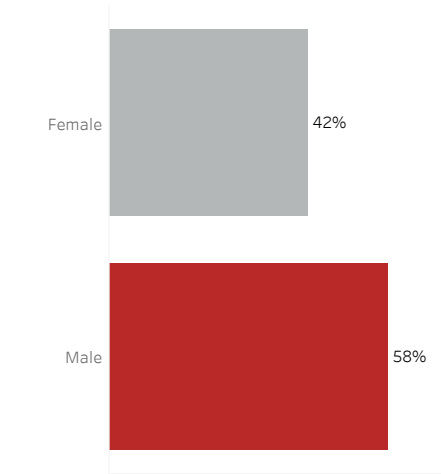

COVID-19 Deaths by Gender