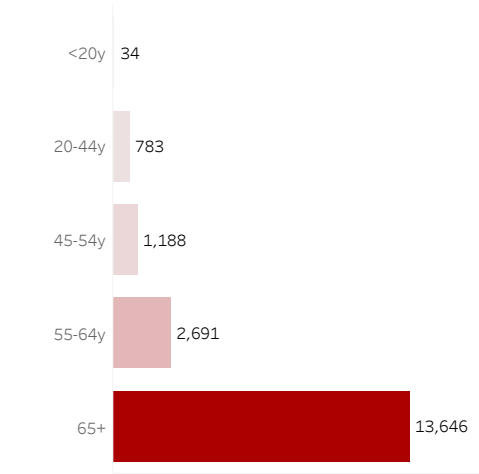

COVID-19 Deaths (total)

18,342

New COVID-19 Deaths Reported Today

42

Hover over the icon to get more information on the data in this dashboard.

COVID-19 Deaths by County

Data will not be shown for counties with fewer than three deaths.

© Mapbox © OSM

COVID-19 Deaths by Date of Death

Recent deaths may not be reported yet. Cases missing the date of death are excluded from the graph above, but are included in all other numbers.

COVID-19 Deaths by Gender

COVID-19 Deaths by Age Group

COVID-19 Deaths by Race/Ethnicity

Date Updated: 8/6/2021