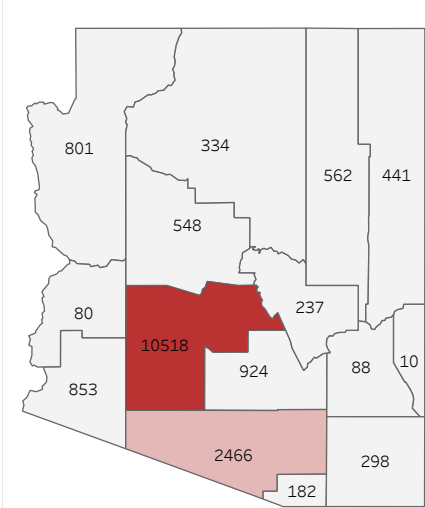

COVID-19 Deaths (total)

18,342

New COVID-19 Deaths Reported Today

42

Hover over the icon to get more information on the data in this dashboard.

COVID-19 Deaths by County

Data will not be shown for counties with fewer than three deaths.

© Mapbox © OSM

COVID-19 Deaths by Date of Death

Recent deaths may not be reported yet. Cases missing the date of death are excluded from the graph above, but are included in all other numbers.

COVID-19 Deaths by Gender

COVID-19 Deaths by Age Group

COVID-19 Deaths by Race/Ethnicity

Date Updated: 8/6/2021