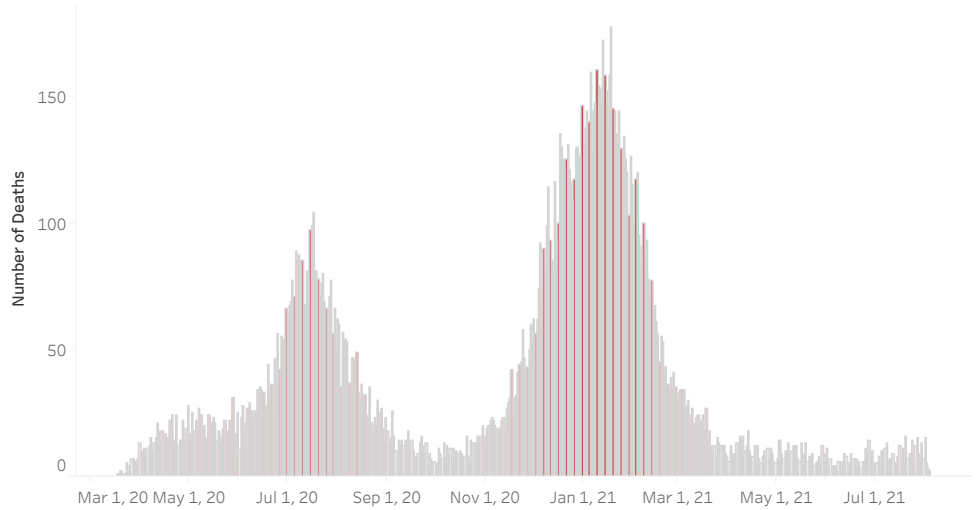

COVID-19 Deaths by Date of Death

Recent deaths may not be reported yet. Cases missing the date of death are excluded from the graph above, but are included in all other numbers.