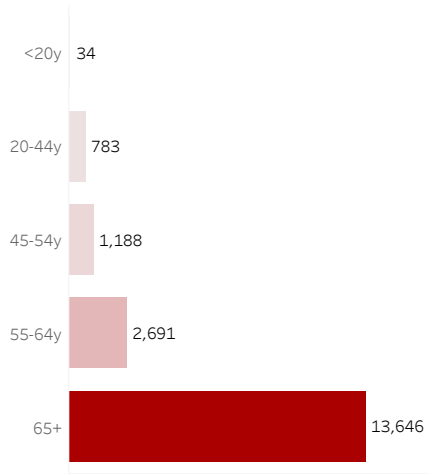

COVID-19 Deaths (total)

18,342

New COVID-19 Deaths Reported Today

42

Hover over the icon to get more information on the data in this dashboard.

COVID-19 Deaths by County

Data will not be shown for counties with fewer than three deaths.

© Mapbox © OSM

COVID-19 Deaths by Date of Death

Recent deaths may not be reported yet. Cases missing the date of death are excluded from the graph above, but are included in all other numbers.

COVID-19 Deaths by Gender

COVID-19 Deaths by Age Group

COVID-19 Deaths by Race/Ethnicity

Date Updated: 8/6/2021