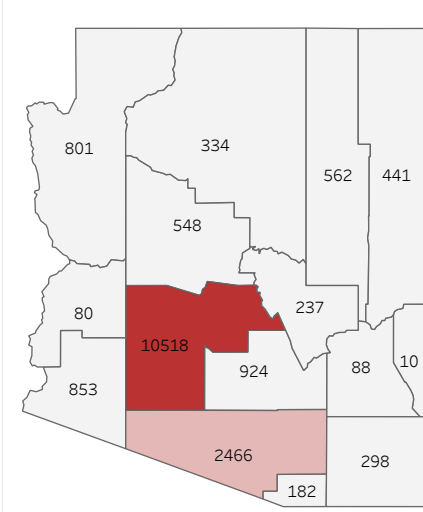

COVID-19 Deaths (total)

18,342

New COVID-19 Deaths Reported Today

42

Hover over the icon to get more information on the data in this dashboard.

COVID-19 Deaths by County

Data will not be shown for counties with fewer than three deaths.

© Mapbox © OSM

COVID-19 Deaths by Date of Death

Recent deaths may not be reported yet. Cases missing the date of death are excluded from the graph above, but are included in all other numbers.

COVID-19 Deaths by Gender

COVID-19 Deaths by Age Group

COVID-19 Deaths by Race/Ethnicity

Date Updated: 8/6/2021