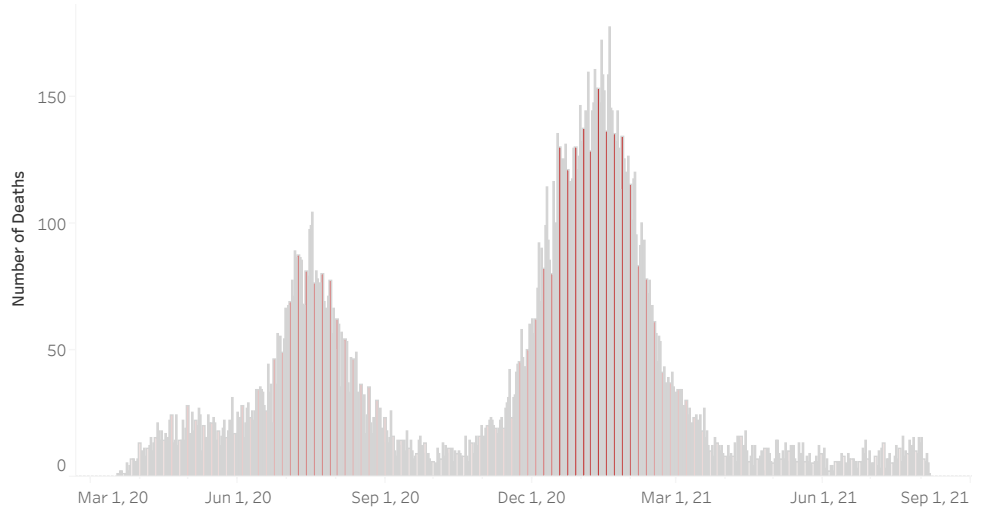

COVID-19 Deaths by Date of Death

Recent deaths may not be reported yet. Cases missing the date of death are excluded from the graph above, but are included in all other numbers.