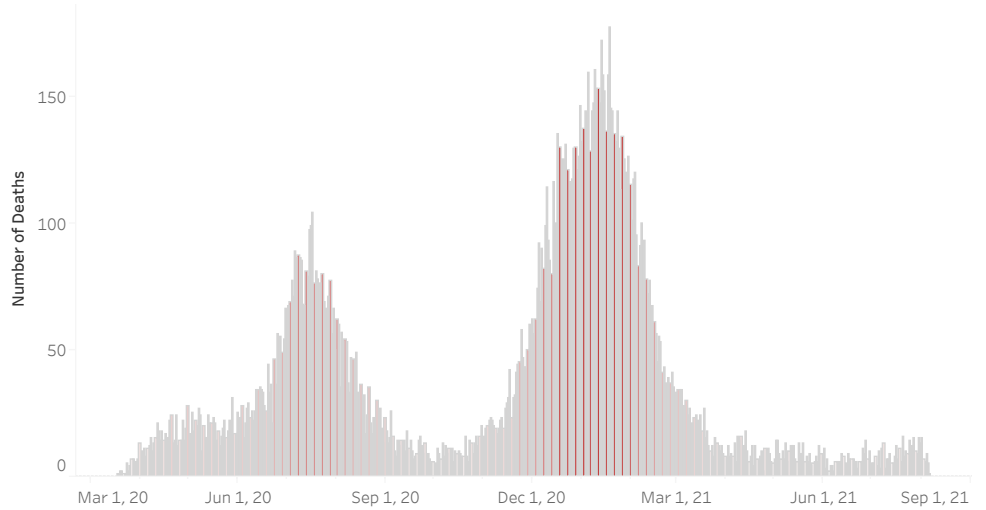

COVID-19 Deaths by Date of Death

Recent deaths may not be reported yet. Cases missing the date of death are excluded from the graph above, but are included in all other numbers.