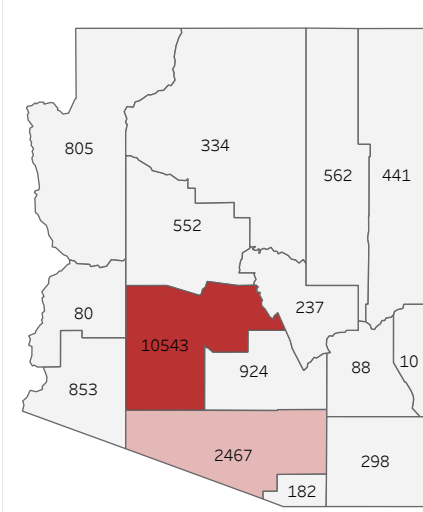

COVID-19 Deaths (total)

18,376

New COVID-19 Deaths Reported Today

34

Hover over the icon to get more information on the data in this dashboard.

COVID-19 Deaths by County

Data will not be shown for counties with fewer than three deaths.

© Mapbox © OSM

COVID-19 Deaths by Date of Death

Recent deaths may not be reported yet. Cases missing the date of death are excluded from the graph above, but are included in all other numbers.

COVID-19 Deaths by Gender

COVID-19 Deaths by Age Group

COVID-19 Deaths by Race/Ethnicity

Date Updated: 8/7/2021