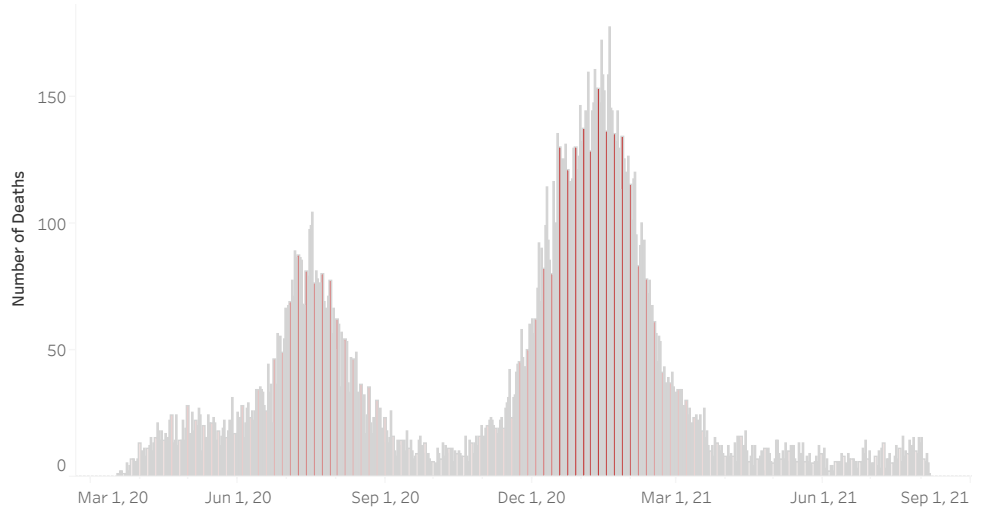

COVID-19 Deaths (total)

18,376

New COVID-19 Deaths Reported Today

34

Hover over the icon to get more information on the data in this dashboard.

COVID-19 Deaths by County

Data will not be shown for counties with fewer than three deaths.

© Mapbox © OSM

COVID-19 Deaths by Date of Death

Recent deaths may not be reported yet. Cases missing the date of death are excluded from the graph above, but are included in all other numbers.

COVID-19 Deaths by Gender