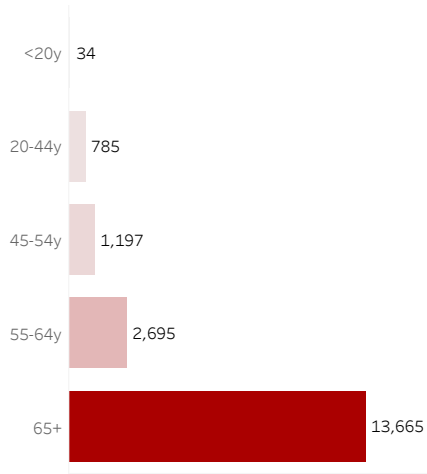

COVID-19 Deaths (total)

18,376

New COVID-19 Deaths Reported Today

34

Hover over the icon to get more information on the data in this dashboard.

COVID-19 Deaths by County

Data will not be shown for counties with fewer than three deaths.

© Mapbox © OSM

COVID-19 Deaths by Date of Death

Recent deaths may not be reported yet. Cases missing the date of death are excluded from the graph above, but are included in all other numbers.

COVID-19 Deaths by Gender

COVID-19 Deaths by Age Group

COVID-19 Deaths by Race/Ethnicity

Date Updated: 8/7/2021