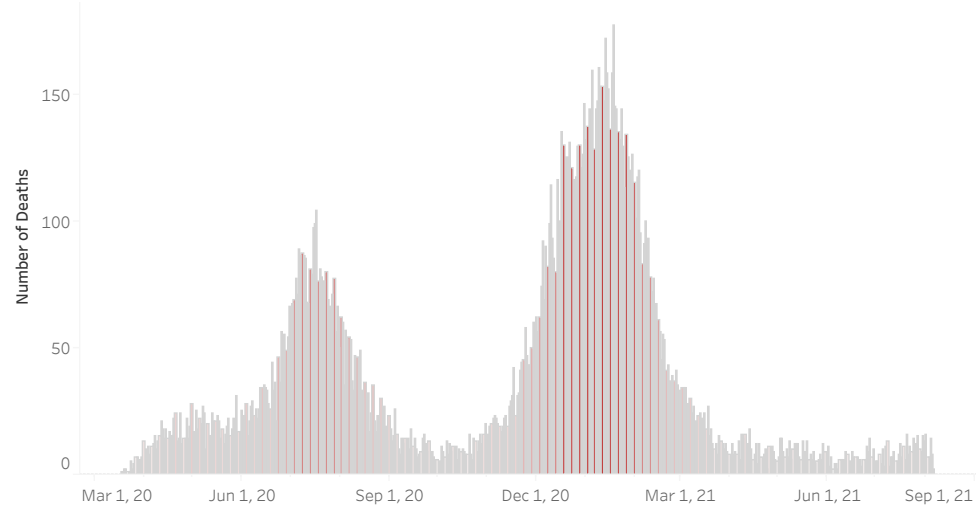

COVID-19 Deaths (total)

18,388

New COVID-19 Deaths Reported Today

12

Hover over the icon to get more information on the data in this dashboard.

COVID-19 Deaths by County

Data will not be shown for counties with fewer than three deaths.

© Mapbox © OSM

COVID-19 Deaths by Date of Death

Recent deaths may not be reported yet. Cases missing the date of death are excluded from the graph above, but are included in all other numbers.

COVID-19 Deaths by Gender