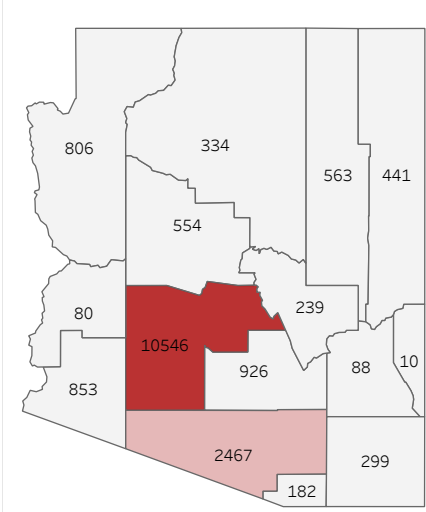

COVID-19 Deaths (total)

18,388

New COVID-19 Deaths Reported Today

12

Hover over the icon to get more information on the data in this dashboard.

COVID-19 Deaths by County

Data will not be shown for counties with fewer than three deaths.

© Mapbox © OSM

COVID-19 Deaths by Date of Death

Recent deaths may not be reported yet. Cases missing the date of death are excluded from the graph above, but are included in all other numbers.

COVID-19 Deaths by Gender

COVID-19 Deaths by Age Group

COVID-19 Deaths by Race/Ethnicity

Date Updated: 8/8/2021