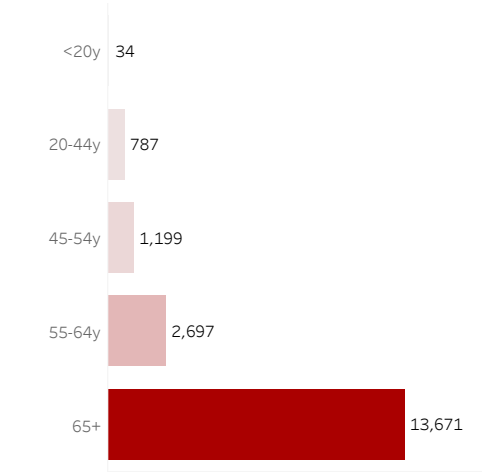

COVID-19 Deaths (total)

18,388

New COVID-19 Deaths Reported Today

12

Hover over the icon to get more information on the data in this dashboard.

COVID-19 Deaths by County

Data will not be shown for counties with fewer than three deaths.

© Mapbox © OSM

COVID-19 Deaths by Date of Death

Recent deaths may not be reported yet. Cases missing the date of death are excluded from the graph above, but are included in all other numbers.

COVID-19 Deaths by Gender

COVID-19 Deaths by Age Group

COVID-19 Deaths by Race/Ethnicity

Date Updated: 8/8/2021