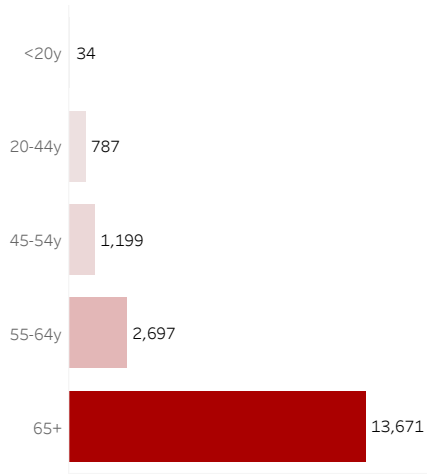

COVID-19 Deaths (total)

18,388

New COVID-19 Deaths Reported Today

12

Hover over the icon to get more information on the data in this dashboard.

COVID-19 Deaths by County

Data will not be shown for counties with fewer than three deaths.

© Mapbox © OSM

COVID-19 Deaths by Date of Death

Recent deaths may not be reported yet. Cases missing the date of death are excluded from the graph above, but are included in all other numbers.

COVID-19 Deaths by Gender

COVID-19 Deaths by Age Group

COVID-19 Deaths by Race/Ethnicity

Date Updated: 8/8/2021