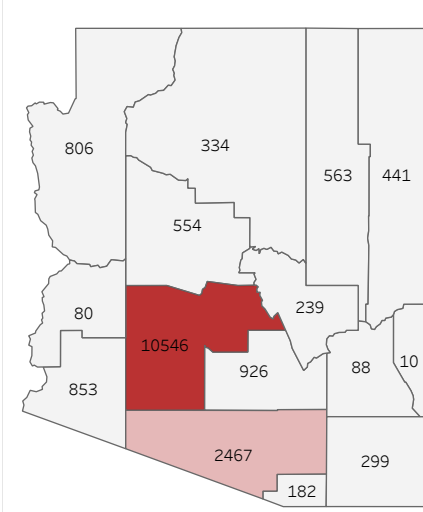

COVID-19 Deaths (total)

18,388

New COVID-19 Deaths Reported Today

12

Hover over the icon to get more information on the data in this dashboard.

COVID-19 Deaths by County

Data will not be shown for counties with fewer than three deaths.

© Mapbox © OSM

COVID-19 Deaths by Date of Death

Recent deaths may not be reported yet. Cases missing the date of death are excluded from the graph above, but are included in all other numbers.

COVID-19 Deaths by Gender

COVID-19 Deaths by Age Group

COVID-19 Deaths by Race/Ethnicity

Date Updated: 8/8/2021