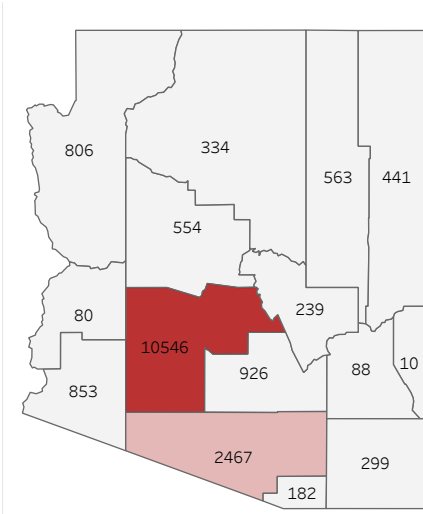

COVID-19 Deaths (total)

18,388

New COVID-19 Deaths Reported Today

12

Hover over the icon to get more information on the data in this dashboard.

COVID-19 Deaths by County

Data will not be shown for counties with fewer than three deaths.

© Mapbox © OSM

COVID-19 Deaths by Date of Death

Recent deaths may not be reported yet. Cases missing the date of death are excluded from the graph above, but are included in all other numbers.

COVID-19 Deaths by Gender

COVID-19 Deaths by Age Group

COVID-19 Deaths by Race/Ethnicity

Date Updated: 8/8/2021