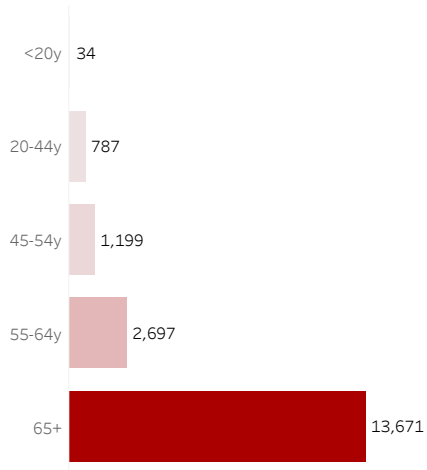

COVID-19 Deaths (total)

18,388

New COVID-19 Deaths Reported Today

12

Hover over the icon to get more information on the data in this dashboard.

COVID-19 Deaths by County

Data will not be shown for counties with fewer than three deaths.

© Mapbox © OSM

COVID-19 Deaths by Date of Death

Recent deaths may not be reported yet. Cases missing the date of death are excluded from the graph above, but are included in all other numbers.

COVID-19 Deaths by Gender

COVID-19 Deaths by Age Group

COVID-19 Deaths by Race/Ethnicity

Date Updated: 8/8/2021