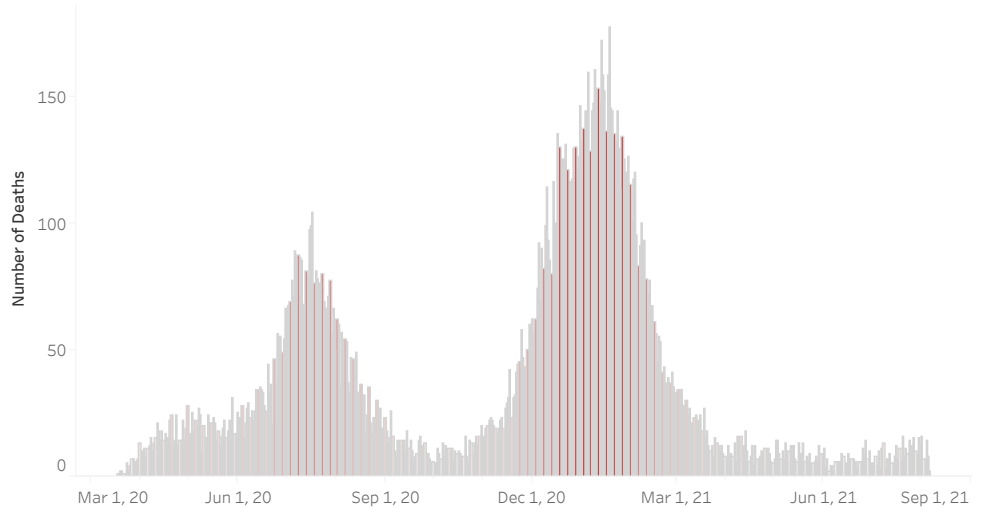

COVID-19 Deaths (total)

18,388

New COVID-19 Deaths Reported Today

12

Hover over the icon to get more information on the data in this dashboard.

COVID-19 Deaths by County

Data will not be shown for counties with fewer than three deaths.

© Mapbox © OSM

COVID-19 Deaths by Date of Death

Recent deaths may not be reported yet. Cases missing the date of death are excluded from the graph above, but are included in all other numbers.

COVID-19 Deaths by Gender