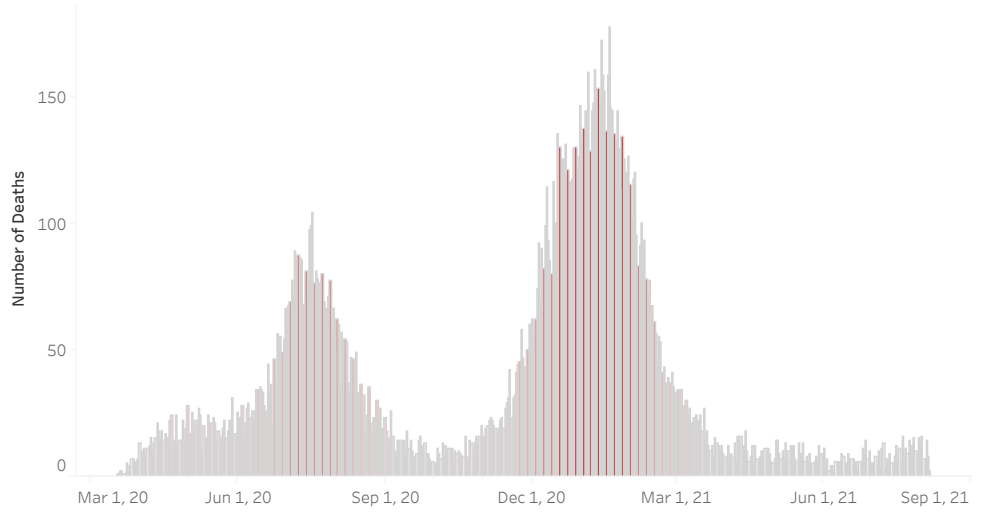

COVID-19 Deaths (total)

18,388

New COVID-19 Deaths Reported Today

12

Hover over the icon to get more information on the data in this dashboard.

COVID-19 Deaths by County

Data will not be shown for counties with fewer than three deaths.

© Mapbox © OSM

COVID-19 Deaths by Date of Death

Recent deaths may not be reported yet. Cases missing the date of death are excluded from the graph above, but are included in all other numbers.

COVID-19 Deaths by Gender