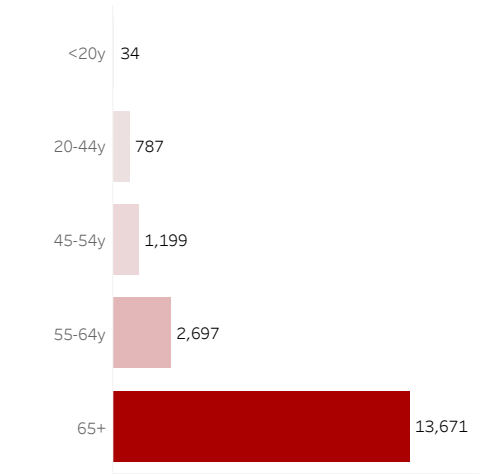

COVID-19 Deaths (total)

18,388

New COVID-19 Deaths Reported Today

0

Hover over the icon to get more information on the data in this dashboard.

COVID-19 Deaths by County

Data will not be shown for counties with fewer than three deaths.

© Mapbox © OSM

COVID-19 Deaths by Date of Death

Recent deaths may not be reported yet. Cases missing the date of death are excluded from the graph above, but are included in all other numbers.

COVID-19 Deaths by Gender

COVID-19 Deaths by Age Group

COVID-19 Deaths by Race/Ethnicity

Date Updated: 8/9/2021