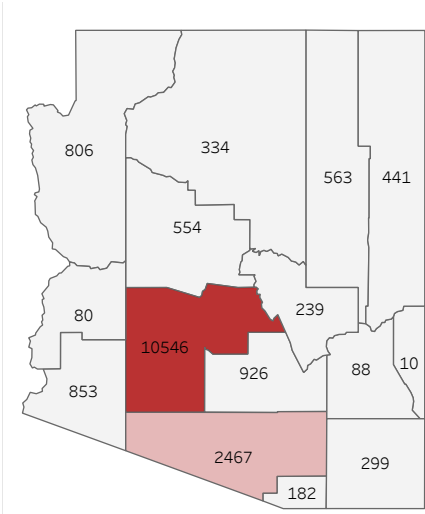

COVID-19 Deaths (total)

18,388

New COVID-19 Deaths Reported Today

0

Hover over the icon to get more information on the data in this dashboard.

COVID-19 Deaths by County

Data will not be shown for counties with fewer than three deaths.

© Mapbox © OSM

COVID-19 Deaths by Date of Death

Recent deaths may not be reported yet. Cases missing the date of death are excluded from the graph above, but are included in all other numbers.

COVID-19 Deaths by Gender

COVID-19 Deaths by Age Group

COVID-19 Deaths by Race/Ethnicity

Date Updated: 8/9/2021