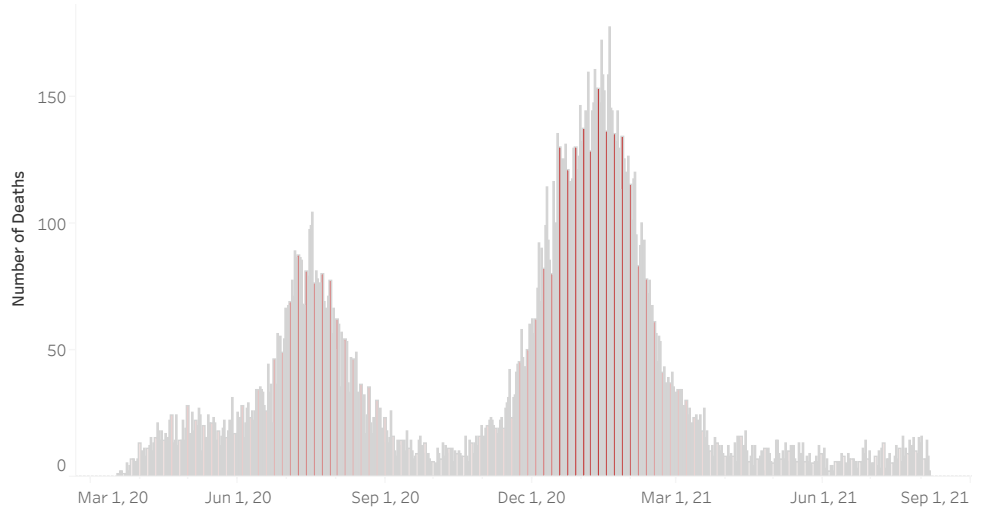

COVID-19 Deaths by Date of Death

Recent deaths may not be reported yet. Cases missing the date of death are excluded from the graph above, but are included in all other numbers.