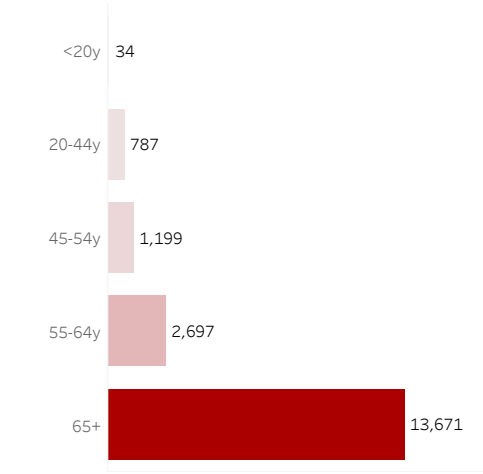

COVID-19 Deaths (total)

18,388

New COVID-19 Deaths Reported Today

0

Hover over the icon to get more information on the data in this dashboard.

COVID-19 Deaths by County

Data will not be shown for counties with fewer than three deaths.

© Mapbox © OSM

COVID-19 Deaths by Date of Death

Recent deaths may not be reported yet. Cases missing the date of death are excluded from the graph above, but are included in all other numbers.

COVID-19 Deaths by Gender

COVID-19 Deaths by Age Group

COVID-19 Deaths by Race/Ethnicity

Date Updated: 8/9/2021