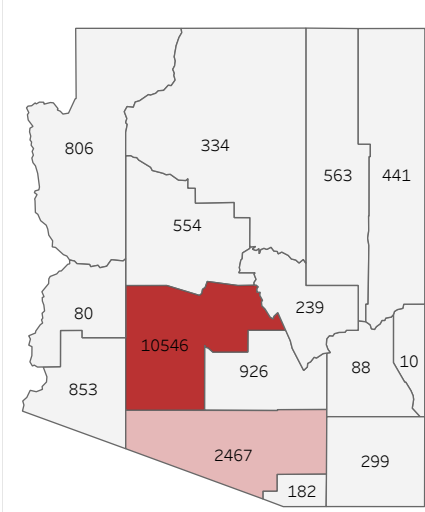

COVID-19 Deaths (total)

18,388

New COVID-19 Deaths Reported Today

0

Hover over the icon to get more information on the data in this dashboard.

COVID-19 Deaths by County

Data will not be shown for counties with fewer than three deaths.

© Mapbox © OSM

COVID-19 Deaths by Date of Death

Recent deaths may not be reported yet. Cases missing the date of death are excluded from the graph above, but are included in all other numbers.

COVID-19 Deaths by Gender

COVID-19 Deaths by Age Group

COVID-19 Deaths by Race/Ethnicity

Date Updated: 8/9/2021