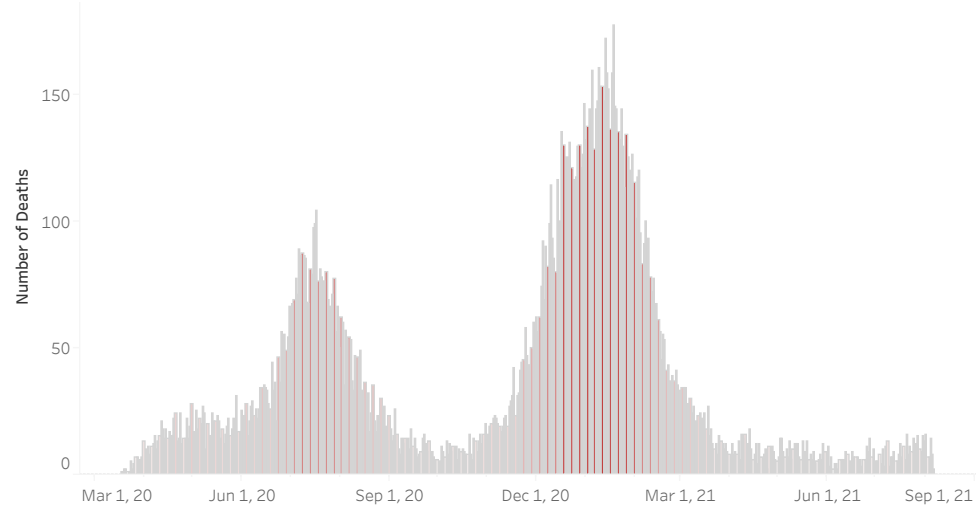

COVID-19 Deaths (total)

18,388

New COVID-19 Deaths Reported Today

0

Hover over the icon to get more information on the data in this dashboard.

COVID-19 Deaths by County

Data will not be shown for counties with fewer than three deaths.

© Mapbox © OSM

COVID-19 Deaths by Date of Death

Recent deaths may not be reported yet. Cases missing the date of death are excluded from the graph above, but are included in all other numbers.

COVID-19 Deaths by Gender