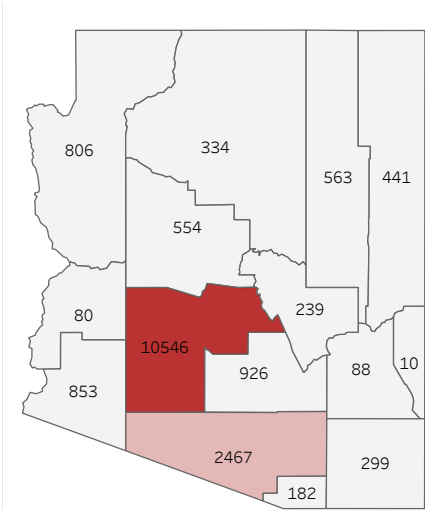

COVID-19 Deaths (total)

18,388

New COVID-19 Deaths Reported Today

0

Hover over the icon to get more information on the data in this dashboard.

COVID-19 Deaths by County

Data will not be shown for counties with fewer than three deaths.

© Mapbox © OSM

COVID-19 Deaths by Date of Death

Recent deaths may not be reported yet. Cases missing the date of death are excluded from the graph above, but are included in all other numbers.

COVID-19 Deaths by Gender

COVID-19 Deaths by Age Group

COVID-19 Deaths by Race/Ethnicity

Date Updated: 8/9/2021