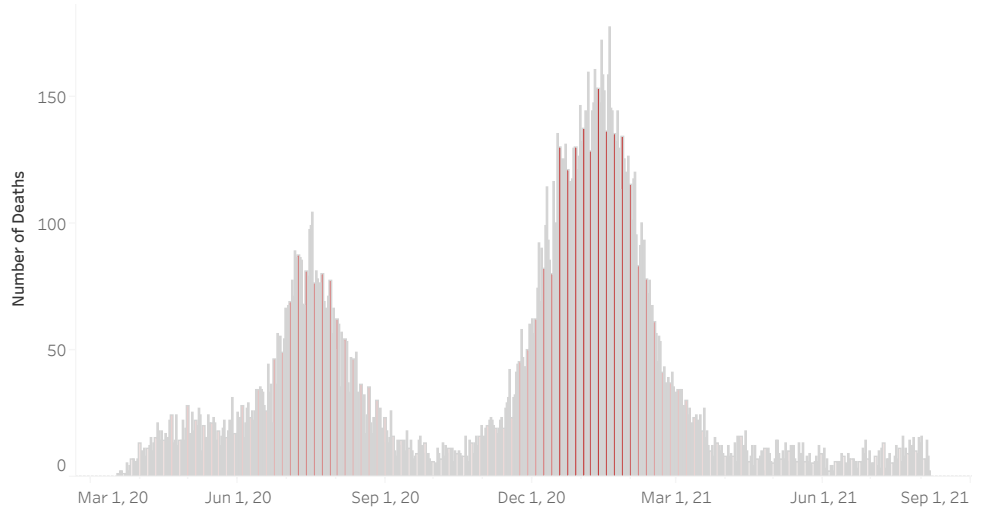

COVID-19 Deaths (total)

18,388

New COVID-19 Deaths Reported Today

0

Hover over the icon to get more information on the data in this dashboard.

COVID-19 Deaths by County

Data will not be shown for counties with fewer than three deaths.

© Mapbox © OSM

COVID-19 Deaths by Date of Death

Recent deaths may not be reported yet. Cases missing the date of death are excluded from the graph above, but are included in all other numbers.

COVID-19 Deaths by Gender