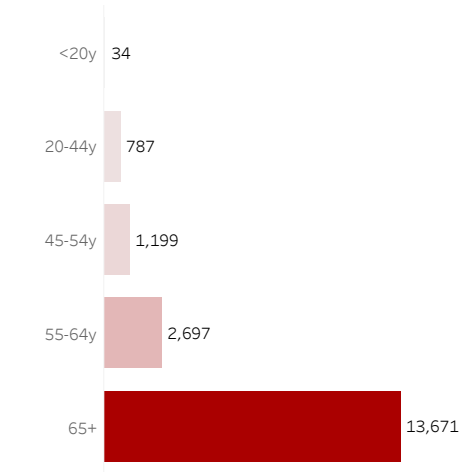

COVID-19 Deaths (total)

18,388

New COVID-19 Deaths Reported Today

0

Hover over the icon to get more information on the data in this dashboard.

COVID-19 Deaths by County

Data will not be shown for counties with fewer than three deaths.

© Mapbox © OSM

COVID-19 Deaths by Date of Death

Recent deaths may not be reported yet. Cases missing the date of death are excluded from the graph above, but are included in all other numbers.

COVID-19 Deaths by Gender

COVID-19 Deaths by Age Group

COVID-19 Deaths by Race/Ethnicity

Date Updated: 8/9/2021