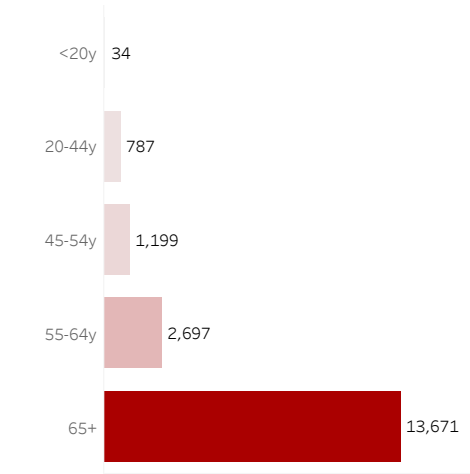

COVID-19 Deaths (total)

18,388

New COVID-19 Deaths Reported Today

0

Hover over the icon to get more information on the data in this dashboard.

COVID-19 Deaths by County

Data will not be shown for counties with fewer than three deaths.

© Mapbox © OSM

COVID-19 Deaths by Date of Death

Recent deaths may not be reported yet. Cases missing the date of death are excluded from the graph above, but are included in all other numbers.

COVID-19 Deaths by Gender

COVID-19 Deaths by Age Group

COVID-19 Deaths by Race/Ethnicity

Date Updated: 8/9/2021