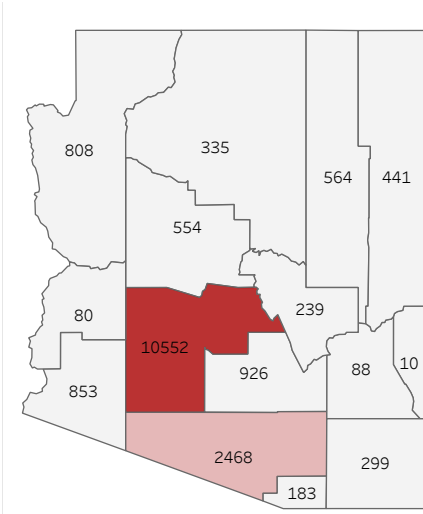

COVID-19 Deaths (total)

18,400

New COVID-19 Deaths Reported Today

12

Hover over the icon to get more information on the data in this dashboard.

COVID-19 Deaths by County

Data will not be shown for counties with fewer than three deaths.

© Mapbox © OSM

COVID-19 Deaths by Date of Death

Recent deaths may not be reported yet. Cases missing the date of death are excluded from the graph above, but are included in all other numbers.

COVID-19 Deaths by Gender

COVID-19 Deaths by Age Group

COVID-19 Deaths by Race/Ethnicity

Date Updated: 8/10/2021