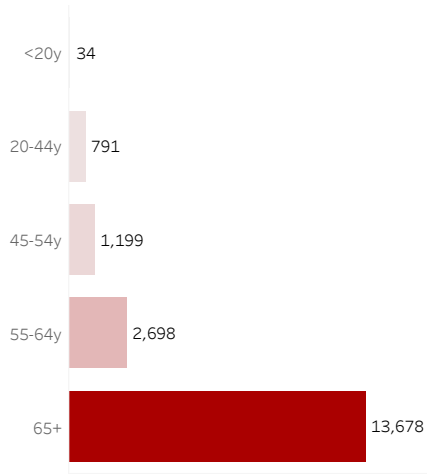

COVID-19 Deaths (total)

18,400

New COVID-19 Deaths Reported Today

12

Hover over the icon to get more information on the data in this dashboard.

COVID-19 Deaths by County

Data will not be shown for counties with fewer than three deaths.

© Mapbox © OSM

COVID-19 Deaths by Date of Death

Recent deaths may not be reported yet. Cases missing the date of death are excluded from the graph above, but are included in all other numbers.

COVID-19 Deaths by Gender

COVID-19 Deaths by Age Group

COVID-19 Deaths by Race/Ethnicity

Date Updated: 8/10/2021