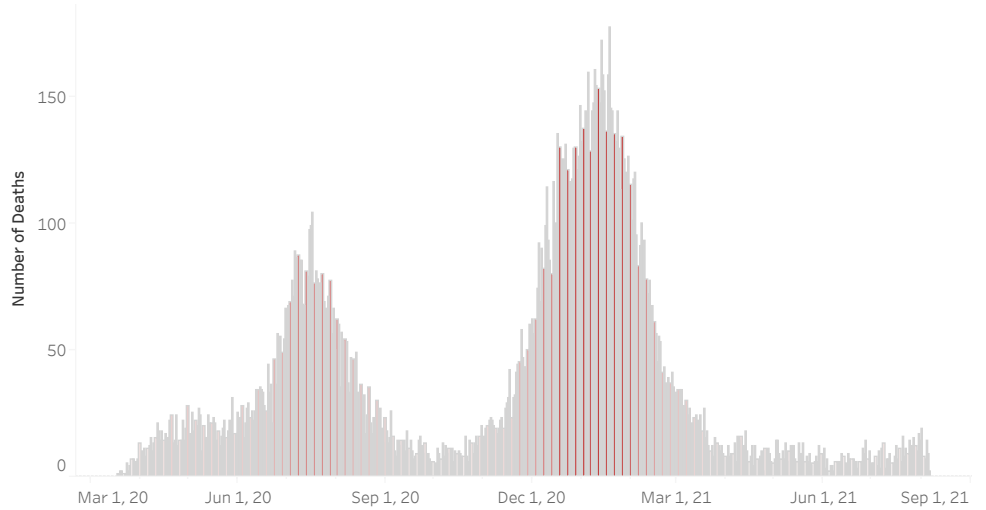

COVID-19 Deaths (total)

18,400

New COVID-19 Deaths Reported Today

12

Hover over the icon to get more information on the data in this dashboard.

COVID-19 Deaths by County

Data will not be shown for counties with fewer than three deaths.

© Mapbox © OSM

COVID-19 Deaths by Date of Death

Recent deaths may not be reported yet. Cases missing the date of death are excluded from the graph above, but are included in all other numbers.

COVID-19 Deaths by Gender