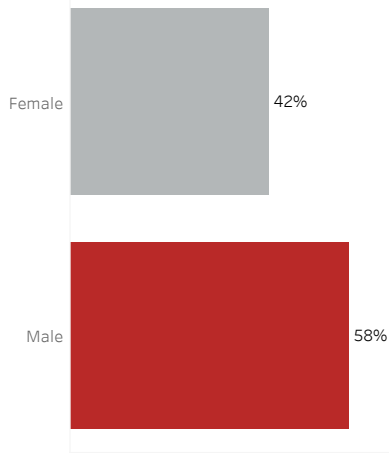

COVID-19 Deaths by Gender