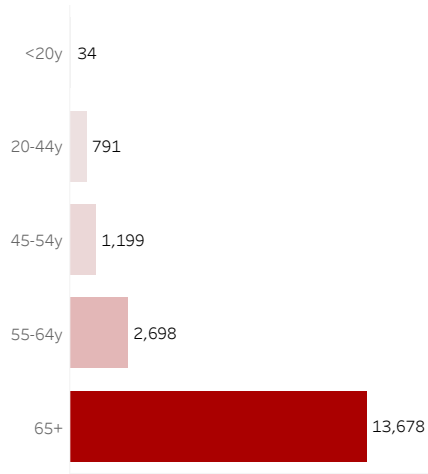

COVID-19 Deaths (total)

18,400

New COVID-19 Deaths Reported Today

12

Hover over the icon to get more information on the data in this dashboard.

COVID-19 Deaths by County

Data will not be shown for counties with fewer than three deaths.

© Mapbox © OSM

COVID-19 Deaths by Date of Death

Recent deaths may not be reported yet. Cases missing the date of death are excluded from the graph above, but are included in all other numbers.

COVID-19 Deaths by Gender

COVID-19 Deaths by Age Group

COVID-19 Deaths by Race/Ethnicity

Date Updated: 8/10/2021