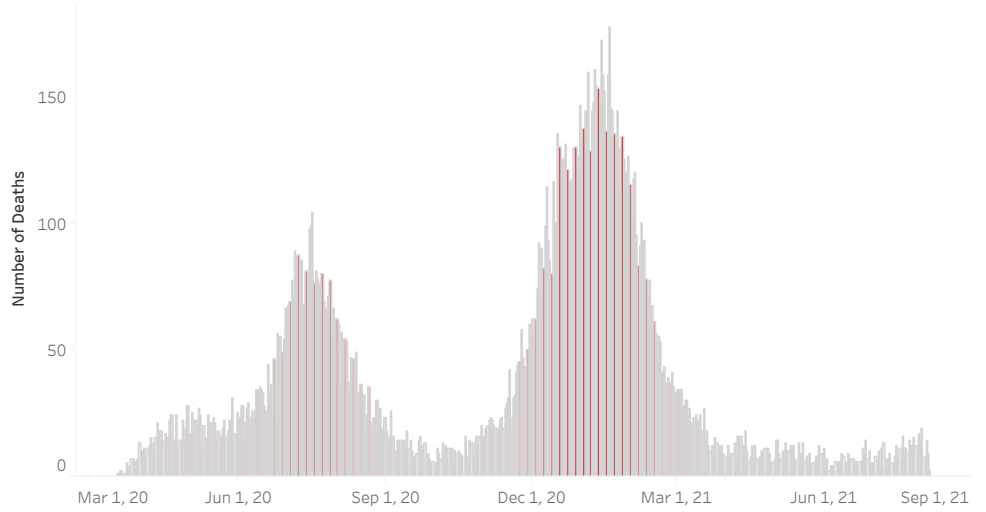

COVID-19 Deaths (total)

18,400

New COVID-19 Deaths Reported Today

12

Hover over the icon to get more information on the data in this dashboard.

COVID-19 Deaths by County

Data will not be shown for counties with fewer than three deaths.

© Mapbox © OSM

COVID-19 Deaths by Date of Death

Recent deaths may not be reported yet. Cases missing the date of death are excluded from the graph above, but are included in all other numbers.

COVID-19 Deaths by Gender