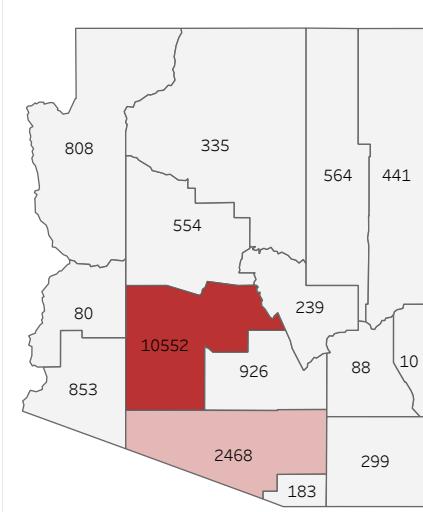

COVID-19 Deaths (total)

18,400

New COVID-19 Deaths Reported Today

12

Hover over the icon to get more information on the data in this dashboard.

COVID-19 Deaths by County

Data will not be shown for counties with fewer than three deaths.

© Mapbox © OSM

COVID-19 Deaths by Date of Death

Recent deaths may not be reported yet. Cases missing the date of death are excluded from the graph above, but are included in all other numbers.

COVID-19 Deaths by Gender

COVID-19 Deaths by Age Group

COVID-19 Deaths by Race/Ethnicity

Date Updated: 8/10/2021