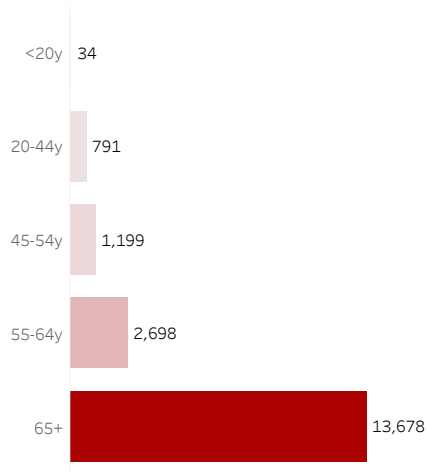

COVID-19 Deaths (total)

18,400

New COVID-19 Deaths Reported Today

12

Hover over the icon to get more information on the data in this dashboard.

COVID-19 Deaths by County

Data will not be shown for counties with fewer than three deaths.

© Mapbox © OSM

COVID-19 Deaths by Date of Death

Recent deaths may not be reported yet. Cases missing the date of death are excluded from the graph above, but are included in all other numbers.

COVID-19 Deaths by Gender

COVID-19 Deaths by Age Group

COVID-19 Deaths by Race/Ethnicity

Date Updated: 8/10/2021