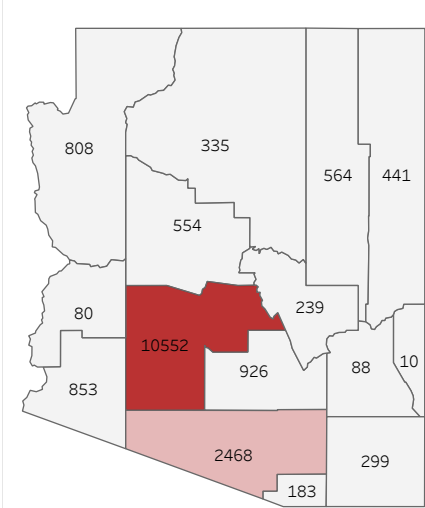

COVID-19 Deaths (total)

18,400

New COVID-19 Deaths Reported Today

12

Hover over the icon to get more information on the data in this dashboard.

COVID-19 Deaths by County

Data will not be shown for counties with fewer than three deaths.

© Mapbox © OSM

COVID-19 Deaths by Date of Death

Recent deaths may not be reported yet. Cases missing the date of death are excluded from the graph above, but are included in all other numbers.

COVID-19 Deaths by Gender

COVID-19 Deaths by Age Group

COVID-19 Deaths by Race/Ethnicity

Date Updated: 8/10/2021