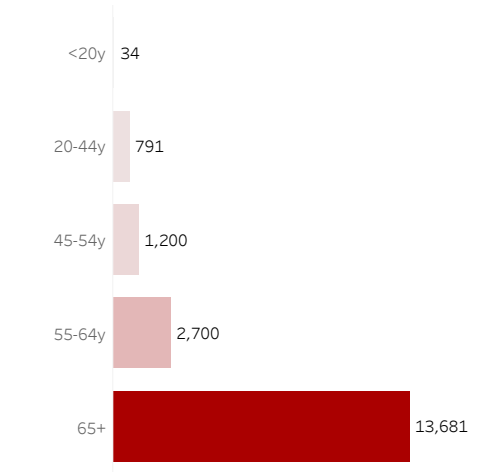

COVID-19 Deaths (total)

18,406

New COVID-19 Deaths Reported Today

6

Hover over the icon to get more information on the data in this dashboard.

COVID-19 Deaths by County

Data will not be shown for counties with fewer than three deaths.

© Mapbox © OSM

COVID-19 Deaths by Date of Death

Recent deaths may not be reported yet. Cases missing the date of death are excluded from the graph above, but are included in all other numbers.

COVID-19 Deaths by Gender

COVID-19 Deaths by Age Group

COVID-19 Deaths by Race/Ethnicity

Date Updated: 8/11/2021