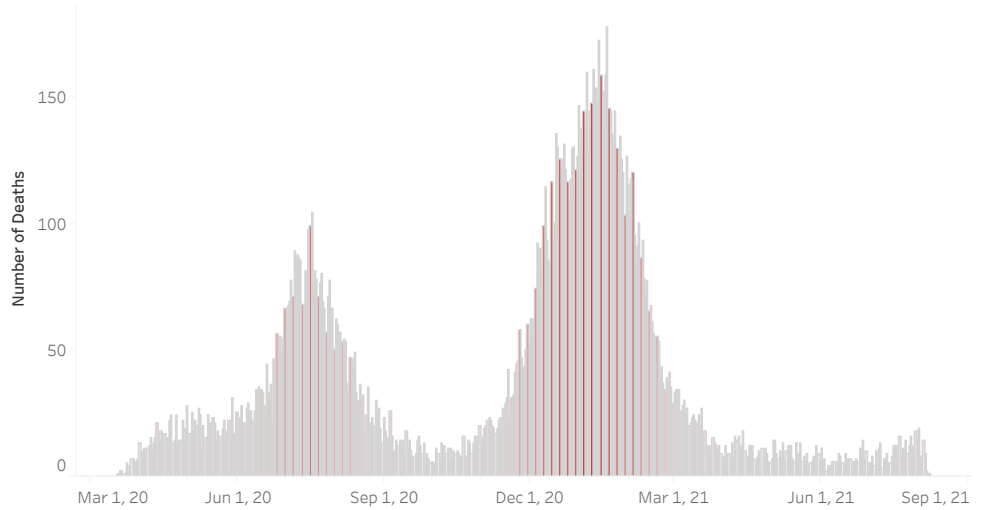

COVID-19 Deaths (total)

18,406

New COVID-19 Deaths Reported Today

6

Hover over the icon to get more information on the data in this dashboard.

COVID-19 Deaths by County

Data will not be shown for counties with fewer than three deaths.

© Mapbox © OSM

COVID-19 Deaths by Date of Death

Recent deaths may not be reported yet. Cases missing the date of death are excluded from the graph above, but are included in all other numbers.

COVID-19 Deaths by Gender