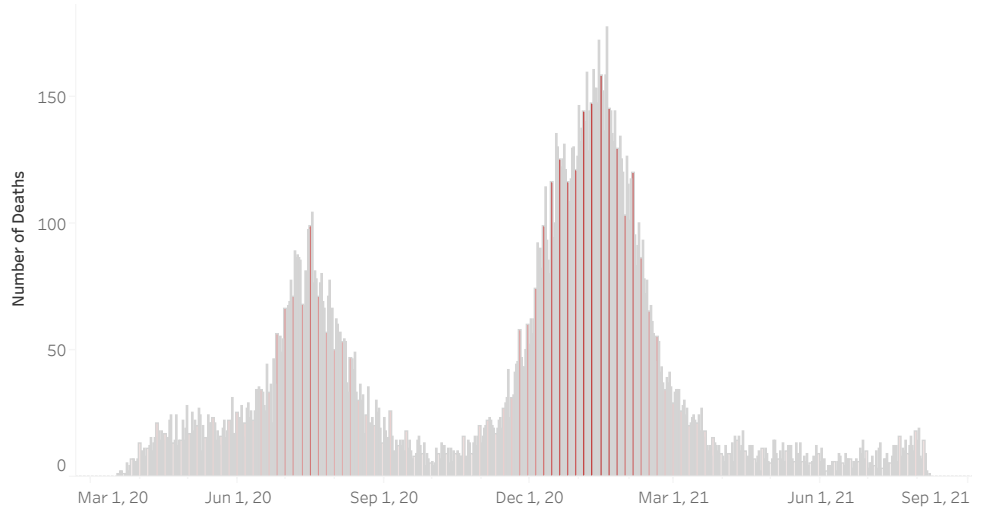

COVID-19 Deaths by Date of Death

Recent deaths may not be reported yet. Cases missing the date of death are excluded from the graph above, but are included in all other numbers.