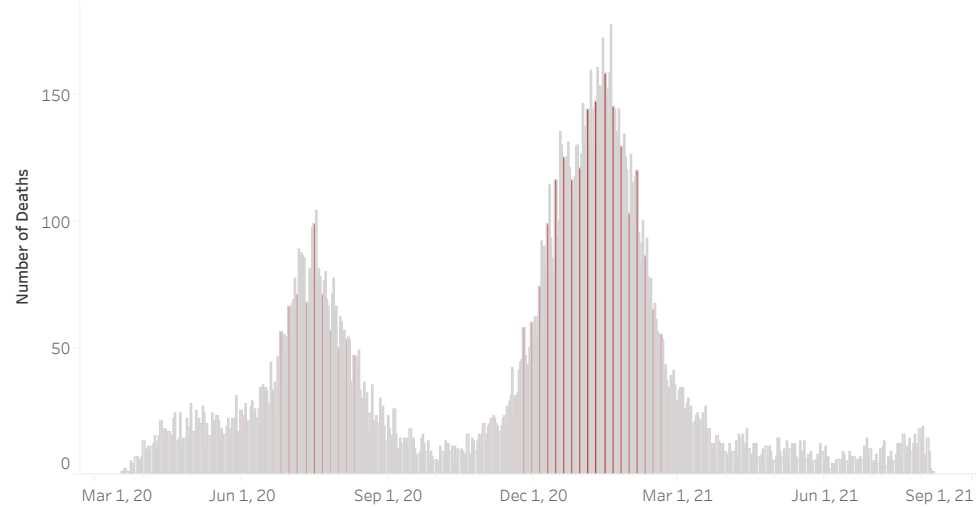

COVID-19 Deaths (total)

18,406

New COVID-19 Deaths Reported Today

6

Hover over the icon to get more information on the data in this dashboard.

COVID-19 Deaths by County

Data will not be shown for counties with fewer than three deaths.

© Mapbox © OSM

COVID-19 Deaths by Date of Death

Recent deaths may not be reported yet. Cases missing the date of death are excluded from the graph above, but are included in all other numbers.

COVID-19 Deaths by Gender