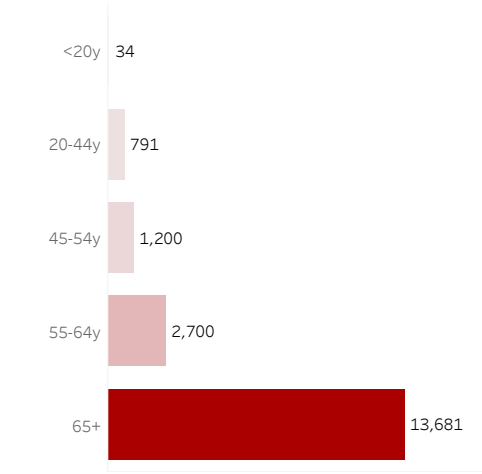

COVID-19 Deaths (total)

18,406

New COVID-19 Deaths Reported Today

6

Hover over the icon to get more information on the data in this dashboard.

COVID-19 Deaths by County

Data will not be shown for counties with fewer than three deaths.

© Mapbox © OSM

COVID-19 Deaths by Date of Death

Recent deaths may not be reported yet. Cases missing the date of death are excluded from the graph above, but are included in all other numbers.

COVID-19 Deaths by Gender

COVID-19 Deaths by Age Group

COVID-19 Deaths by Race/Ethnicity

Date Updated: 8/11/2021