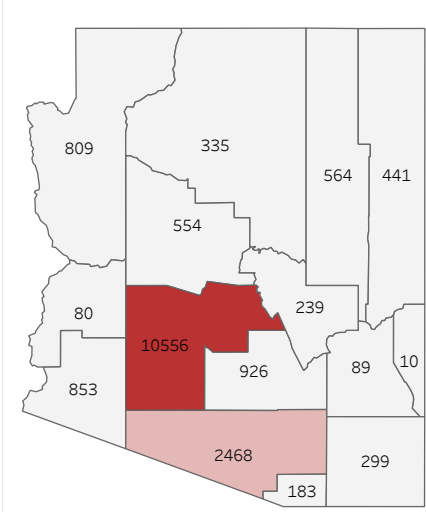

COVID-19 Deaths (total)

18,406

New COVID-19 Deaths Reported Today

6

Hover over the icon to get more information on the data in this dashboard.

COVID-19 Deaths by County

Data will not be shown for counties with fewer than three deaths.

© Mapbox © OSM

COVID-19 Deaths by Date of Death

Recent deaths may not be reported yet. Cases missing the date of death are excluded from the graph above, but are included in all other numbers.

COVID-19 Deaths by Gender

COVID-19 Deaths by Age Group

COVID-19 Deaths by Race/Ethnicity

Date Updated: 8/11/2021