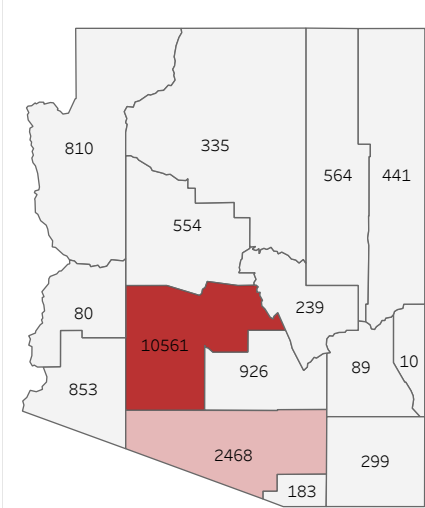

COVID-19 Deaths (total)

18,412

New COVID-19 Deaths Reported Today

6

Hover over the icon to get more information on the data in this dashboard.

COVID-19 Deaths by County

Data will not be shown for counties with fewer than three deaths.

© Mapbox © OSM

COVID-19 Deaths by Date of Death

Recent deaths may not be reported yet. Cases missing the date of death are excluded from the graph above, but are included in all other numbers.

COVID-19 Deaths by Gender

COVID-19 Deaths by Age Group

COVID-19 Deaths by Race/Ethnicity

Date Updated: 8/12/2021