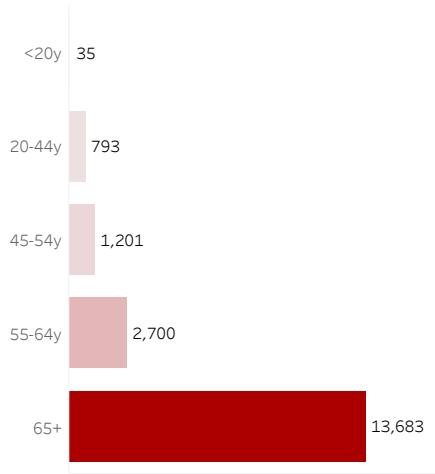

COVID-19 Deaths (total)

18,412

New COVID-19 Deaths Reported Today

6

Hover over the icon to get more information on the data in this dashboard.

COVID-19 Deaths by County

Data will not be shown for counties with fewer than three deaths.

© Mapbox © OSM

COVID-19 Deaths by Date of Death

Recent deaths may not be reported yet. Cases missing the date of death are excluded from the graph above, but are included in all other numbers.

COVID-19 Deaths by Gender

COVID-19 Deaths by Age Group

COVID-19 Deaths by Race/Ethnicity

Date Updated: 8/12/2021