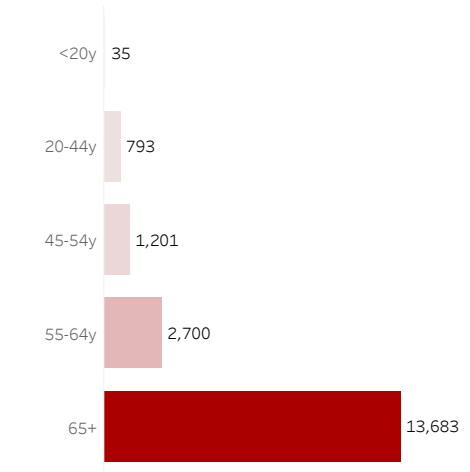

COVID-19 Deaths by Age Group