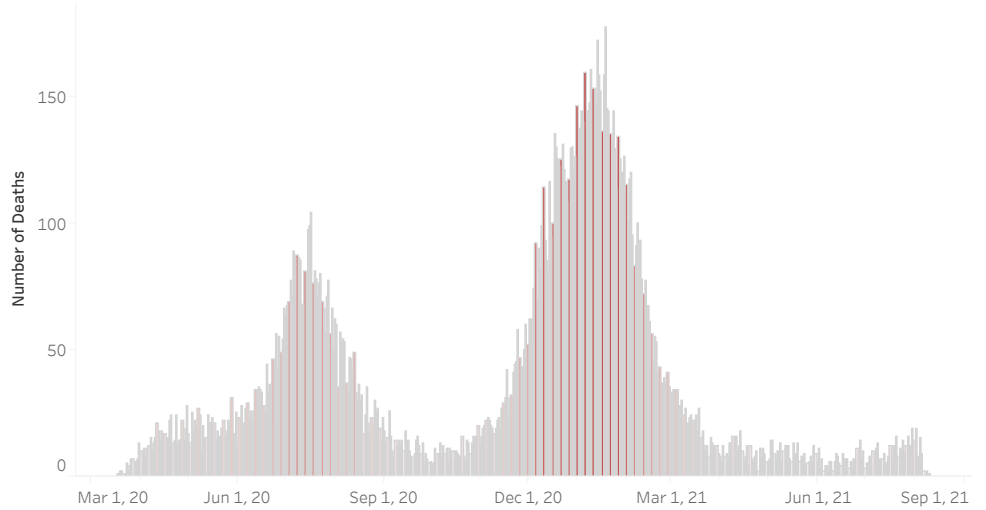

COVID-19 Deaths by Date of Death

Recent deaths may not be reported yet. Cases missing the date of death are excluded from the graph above, but are included in all other numbers.